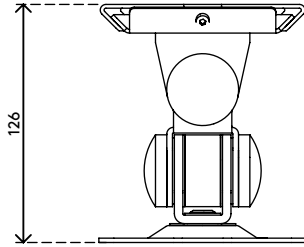

52.032

Viewmate monitor arm - wall 032

This short monitor arm is made of sturdy joints connected to a VESA mount that supports monitors up to 15 kg. Swivels left and right, tilts up and down and rotates 360 degrees.

- Fixed height
- Fixed depth
- Main components made of steel
- VESA MIS-D 75 x 75/100 x 100 mm compatible
- Rotate 360°, tilt +90°/-90°, swivel +90°/-90°
- Weight capacity max. 15 kg per monitor
- Comes with a tapered wall mount for easy installation
- Comes with all necessary fasteners

viewmate

+90°/-90°

+90°/-90°

360°

75 x 75/100 x 100

15 kg

Viewmate monitor arm - wall 032

2015/10/05

52.032

 140 x 140 x 170 mm

 1 pcs

 silver

 1,57 kg

 805410520328