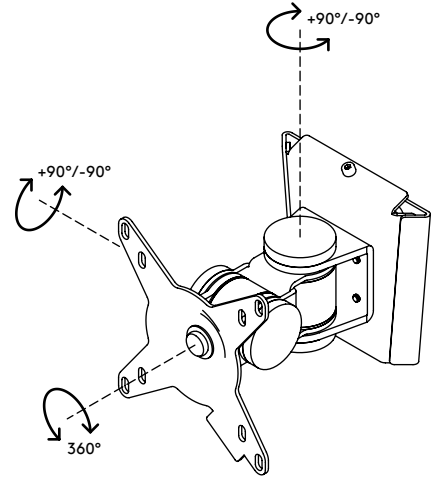

52.032

Viewmate monitor arm - wall 032

This short monitor arm is made of sturdy joints connected to a VESA mount that supports monitors up to 15 kg. Swivels left and right, tilts up and down and rotates 360 degrees.

- Fixed height
- Fixed depth
- Main components made of steel
- VESA MIS-D 75 x 75/100 x 100 mm compatible
- Rotate 360°, tilt +90°/-90°, swivel +90°/-90°
- Weight capacity max. 15 kg per monitor
- Comes with a tapered wall mount for easy installation
- Comes with all necessary fasteners

viewmate

+90°/-90°

+90°/-90°

360°

75 x 75/100 x 100

15 kg

Viewmate monitor arm - wall 032

2015/10/05

52.032

 140 x 140 x 170 mm

 1 pcs

 silver

 1,57 kg

 805410520328