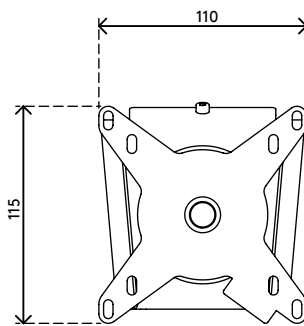

52.032

Viewmate monitor arm - wall 032

This short monitor arm is made of sturdy joints connected to a VESA mount that supports monitors up to 15 kg. Swivels left and right, tilts up and down and rotates 360 degrees.

- Fixed height
- Fixed depth
- Main components made of steel
- VESA MIS-D 75 x 75/100 x 100 mm compatible
- Rotate 360°, tilt +90°/-90°, swivel +90°/-90°
- Weight capacity max. 15 kg per monitor
- Comes with a tapered wall mount for easy installation
- Comes with all necessary fasteners

viewmate

+90°/-90°

+90°/-90°

360°

75 x 75/100 x 100

15 kg

Viewmate monitor arm - wall 032

2015/10/05

52.032

 140 x 140 x 170 mm

 1 pcs

 silver

 1,57 kg

 805410520328