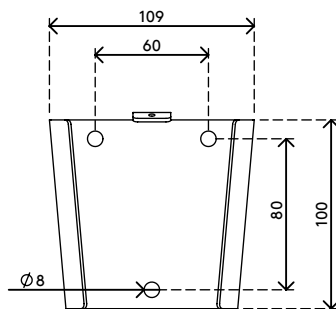

52.032

Viewmate monitor arm - wall 032

This short monitor arm is made of sturdy joints connected to a VESA mount that supports monitors up to 15 kg. Swivels left and right, tilts up and down and rotates 360 degrees.

- Fixed height
- Fixed depth
- Main components made of steel
- VESA MIS-D 75 x 75/100 x 100 mm compatible
- Rotate 360°, tilt +90°/-90°, swivel +90°/-90°
- Weight capacity max. 15 kg per monitor
- Comes with a tapered wall mount for easy installation
- Comes with all necessary fasteners

viewmate

+90°/-90°

+90°/-90°

360°

75 x 75/100 x 100

15 kg

Viewmate monitor arm - wall 032

2015/10/05

52.032

 140 x 140 x 170 mm

 1 pcs

 silver

 1,57 kg

 805410520328