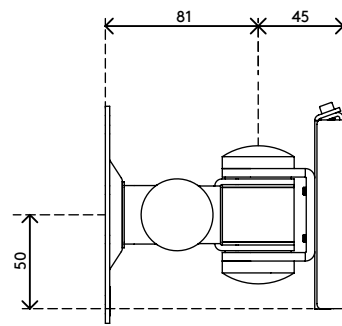

52.032

Viewmate monitor arm - wall 032

This short monitor arm is made of sturdy joints connected to a VESA mount that supports monitors up to 15 kg. Swivels left and right, tilts up and down and rotates 360 degrees.

- Fixed height
- Fixed depth
- Main components made of steel
- VESA MIS-D 75 x 75/100 x 100 mm compatible
- Rotate 360°, tilt +90°/-90°, swivel +90°/-90°
- Weight capacity max. 15 kg per monitor
- Comes with a tapered wall mount for easy installation
- Comes with all necessary fasteners

viewmate

+90°/-90°

+90°/-90°

360°

75 x 75/100 x 100

15 kg

Viewmate monitor arm - wall 032

2015/10/05

52.032

 140 x 140 x 170 mm

 1 pcs

 silver

 1,57 kg

 805410520328