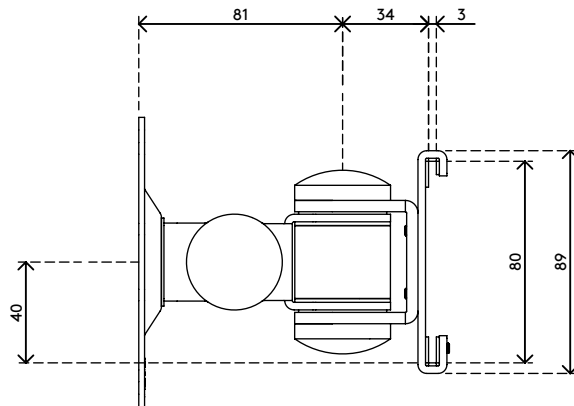

## Viewmate monitor arm - rail 132

This short monitor arm is made of sturdy joints connected to a VESA mount that supports monitors up to 15kg. Swivels left and right, tilts up and down and rotates 360 degrees. Its horizontal glide ensures easy placement anywhere along the toolbar.

- Fixed height
- Fixed depth
- Main components made of steel
- VESA MIS-D 75 x 75/100 x 100 mm compatible
- Rotate 360°, tilt +90°/-90°, swivel +90°/-90°
- Weight capacity max. 15 kg per monitor
- Mount exclusively compatible with Viewmate toolbars
- Simply slides onto the toolbar rail

# viewmate <sup>x</sup>

+90°/-90°

+90°/-90°

360°

75 x 75/100 x 100

15 kg

Viewmate monitor arm - rail 132

2015/10/05

# 52.132

 140 x 140 x 170 mm

 1 pcs

 silver

 1,3 kg

 805410521325