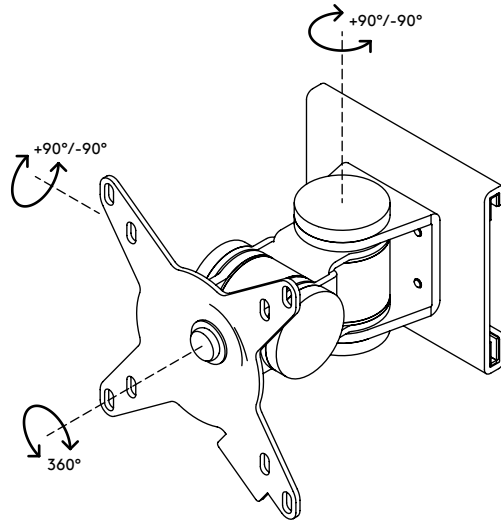

## Viewmate monitor arm - rail 132

This short monitor arm is made of sturdy joints connected to a VESA mount that supports monitors up to 15kg. Swivels left and right, tilts up and down and rotates 360 degrees. Its horizontal glide ensures easy placement anywhere along the toolbar.

- Fixed height
- Fixed depth
- Main components made of steel
- VESA MIS-D 75 x 75/100 x 100 mm compatible
- Rotate 360°, tilt +90°/-90°, swivel +90°/-90°
- Weight capacity max. 15 kg per monitor
- Mount exclusively compatible with Viewmate toolbars
- Simply slides onto the toolbar rail

# viewmate <sup>x</sup>

+90°/-90°

+90°/-90°

360°

75 x 75/100 x 100

15 kg

Viewmate monitor arm - rail 132

2015/10/05

# 52.132

 140 x 140 x 170 mm

 1 pcs

 silver

 1,3 kg

 805410521325