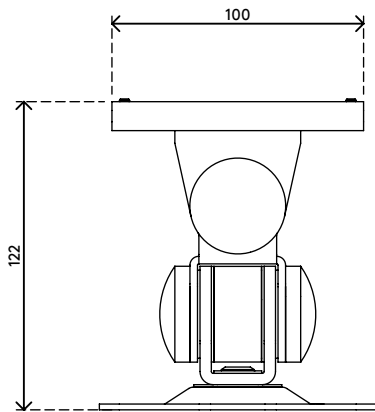

## Viewmate monitor arm - rail 132

This short monitor arm is made of sturdy joints connected to a VESA mount that supports monitors up to 15kg. Swivels left and right, tilts up and down and rotates 360 degrees. Its horizontal glide ensures easy placement anywhere along the toolbar.

- Fixed height
- Fixed depth
- Main components made of steel
- VESA MIS-D 75 x 75/100 x 100 mm compatible
- Rotate 360°, tilt +90°/-90°, swivel +90°/-90°
- Weight capacity max. 15 kg per monitor
- Mount exclusively compatible with Viewmate toolbars
- Simply slides onto the toolbar rail

# viewmate <sup>x</sup>

+90°/-90°

+90°/-90°

360°

75 x 75/100 x 100

15 kg

Viewmate monitor arm - rail 132

2015/10/05

# 52.132

 140 x 140 x 170 mm

 1 pcs

 silver

 1,3 kg

 805410521325