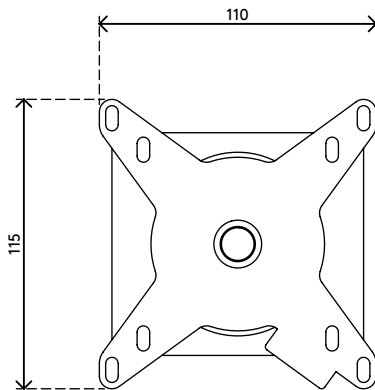

## Viewmate monitor arm - rail 132

This short monitor arm is made of sturdy joints connected to a VESA mount that supports monitors up to 15kg. Swivels left and right, tilts up and down and rotates 360 degrees. Its horizontal glide ensures easy placement anywhere along the toolbar.

- Fixed height
- Fixed depth
- Main components made of steel
- VESA MIS-D 75 x 75/100 x 100 mm compatible
- Rotate 360°, tilt +90°/-90°, swivel +90°/-90°
- Weight capacity max. 15 kg per monitor
- Mount exclusively compatible with Viewmate toolbars
- Simply slides onto the toolbar rail

# viewmate <sup>x</sup>

+90°/-90°

+90°/-90°

360°

75 x 75/100 x 100

15 kg

Viewmate monitor arm - rail 132

2015/10/05

# 52.132

 140 x 140 x 170 mm

 1 pcs

 silver

 1,3 kg

 805410521325