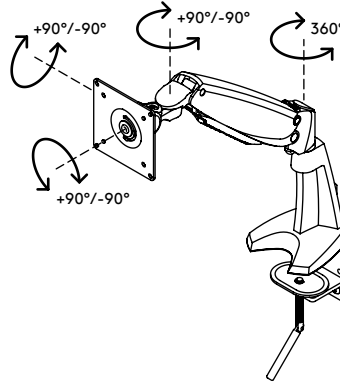

viewmaster^x

57.122

Viewmaster monitor arm - desk 122

The ideal, collaborative POS (Point Of Sale) solution. Due to its compact size it's also often mounted on mobile carts. Tilt, swivel, rotate and smoothly adjust your monitor in height using just your fingertips to set it into an ergonomic position.

- Dynamic height adjustment range of 305 mm
- Dependent depth adjustment
- Partly integrated or concealed cable management
- Main components made of aluminium
- VESA MIS-D 75 x 75/100 x 100 mm compatible
- Rotate +90°/-90°, tilt +90°/-90°, swivel 360°
- Weight capacity min. 4,5 - max. 10 kg per monitor
- Comes with a desk clamp mount and bolt-through desk mount
- Suitable for a desktop thickness of 5 up to 55 (clamp) or 70 mm (bolt through)
- Monitor size limit: height 694 mm
- Built-in SUSPA® gas spring

dataflex^x

feeling at work

viewmaster

305 mm (12,0")

+90°/-90°

+90°/-90°

+90°/-90°

694 mm (27,3")

75 x 75/100 x 100

4,5 - 10 kg

Viewmaster monitor arm - desk 122

2015/10/05

57.122

 490 x 285 x 140 mm

 1 pcs

 silver