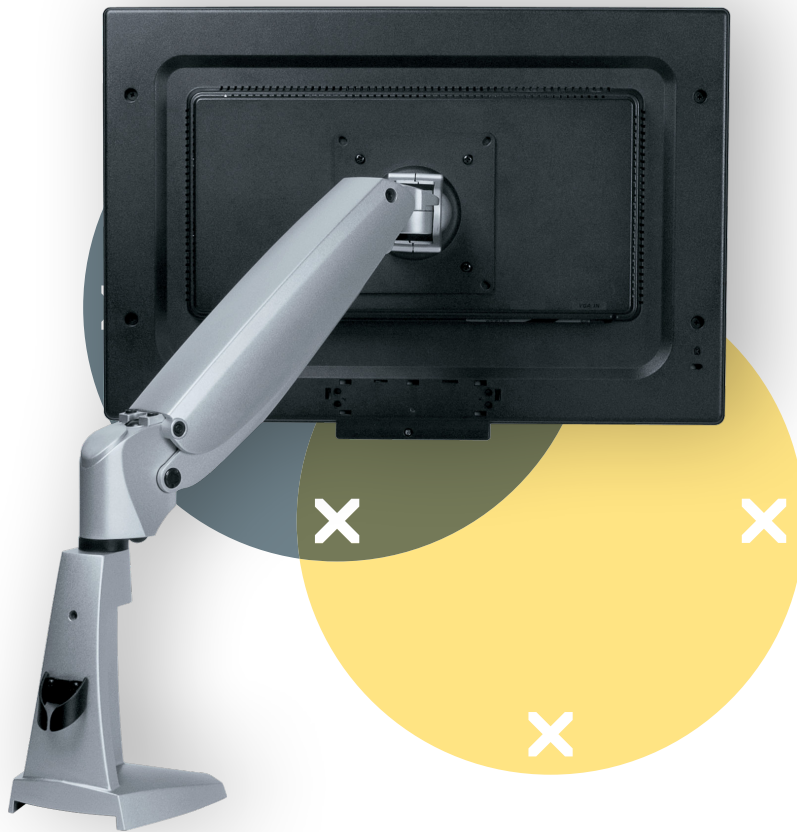

viewmaster^x

57.122

Viewmaster monitor arm - desk 122

The ideal, collaborative POS (Point Of Sale) solution. Due to its compact size it's also often mounted on mobile carts. Tilt, swivel, rotate and smoothly adjust your monitor in height using just your fingertips to set it into an ergonomic position.

- Dynamic height adjustment range of 305 mm
- Dependent depth adjustment
- Partly integrated or concealed cable management
- Main components made of aluminium
- VESA MIS-D 75 x 75/100 x 100 mm compatible
- Rotate +90°/-90°, tilt +90°/-90°, swivel 360°
- Weight capacity min. 4,5 - max. 10 kg per monitor
- Comes with a desk clamp mount and bolt-through desk mount
- Suitable for a desktop thickness of 5 up to 55 (clamp) or 70 mm (bolt through)
- Monitor size limit: height 694 mm
- Built-in SUSPA® gas spring

dataflex^x

feeling at work

viewmaster

305 mm (12,0")

+90°/-90°

+90°/-90°

+90°/-90°

694 mm (27,3")

75 x 75/100 x 100

4,5 - 10 kg

Viewmaster monitor arm - desk 122

2015/10/05

57.122

 490 x 285 x 140 mm

 1 pcs

 silver