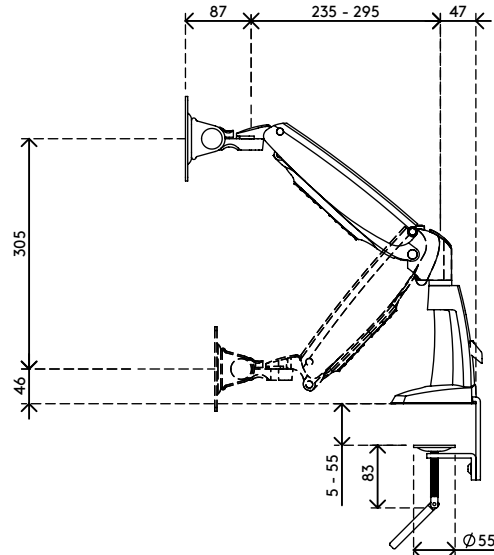

viewmaster^x

57.122

Viewmaster monitor arm - desk 122

The ideal, collaborative POS (Point Of Sale) solution. Due to its compact size it's also often mounted on mobile carts. Tilt, swivel, rotate and smoothly adjust your monitor in height using just your fingertips to set it into an ergonomic position.

- Dynamic height adjustment range of 305 mm
- Dependent depth adjustment
- Partly integrated or concealed cable management
- Main components made of aluminium
- VESA MIS-D 75 x 75/100 x 100 mm compatible
- Rotate +90°/-90°, tilt +90°/-90°, swivel 360°
- Weight capacity min. 4,5 - max. 10 kg per monitor
- Comes with a desk clamp mount and bolt-through desk mount
- Suitable for a desktop thickness of 5 up to 55 (clamp) or 70 mm (bolt through)
- Monitor size limit: height 694 mm
- Built-in SUSPA® gas spring

dataflex^x

feeling at work

viewmaster

305 mm (12,0")

+90°/-90°

+90°/-90°

+90°/-90°

694 mm (27,3")

75 x 75/100 x 100

4,5 - 10 kg

Viewmaster monitor arm - desk 122

2015/10/05

57.122

 490 x 285 x 140 mm

 1 pcs

 silver