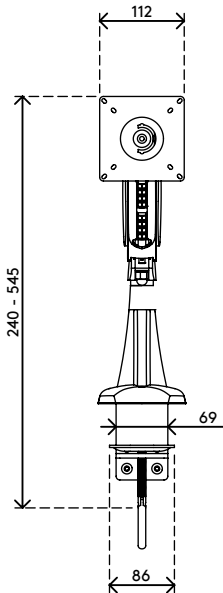

viewmaster^x

57.122

Viewmaster monitor arm - desk 122

The ideal, collaborative POS (Point Of Sale) solution. Due to its compact size it's also often mounted on mobile carts. Tilt, swivel, rotate and smoothly adjust your monitor in height using just your fingertips to set it into an ergonomic position.

- Dynamic height adjustment range of 305 mm
- Dependent depth adjustment
- Partly integrated or concealed cable management
- Main components made of aluminium
- VESA MIS-D 75 x 75/100 x 100 mm compatible
- Rotate +90°/-90°, tilt +90°/-90°, swivel 360°
- Weight capacity min. 4,5 - max. 10 kg per monitor
- Comes with a desk clamp mount and bolt-through desk mount
- Suitable for a desktop thickness of 5 up to 55 (clamp) or 70 mm (bolt through)
- Monitor size limit: height 694 mm
- Built-in SUSPA® gas spring

dataflex^x

feeling at work

viewmaster

305 mm (12,0")

+90°/-90°

+90°/-90°

+90°/-90°

694 mm (27,3")

75 x 75/100 x 100

4,5 - 10 kg

Viewmaster monitor arm - desk 122

2015/10/05

57.122

 490 x 285 x 140 mm

 1 pcs

 silver