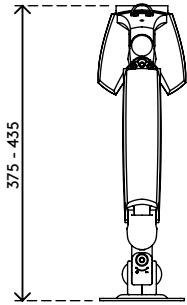

viewmaster^x

57.122

Viewmaster monitor arm - desk 122

The ideal, collaborative POS (Point Of Sale) solution. Due to its compact size it's also often mounted on mobile carts. Tilt, swivel, rotate and smoothly adjust your monitor in height using just your fingertips to set it into an ergonomic position.

- Dynamic height adjustment range of 305 mm
- Dependent depth adjustment
- Partly integrated or concealed cable management
- Main components made of aluminium
- VESA MIS-D 75 x 75/100 x 100 mm compatible
- Rotate +90°/-90°, tilt +90°/-90°, swivel 360°
- Weight capacity min. 4,5 - max. 10 kg per monitor
- Comes with a desk clamp mount and bolt-through desk mount
- Suitable for a desktop thickness of 5 up to 55 (clamp) or 70 mm (bolt through)
- Monitor size limit: height 694 mm
- Built-in SUSPA® gas spring

dataflex^x

feeling at work

viewmaster

305 mm (12,0")

+90°/-90°

+90°/-90°

+90°/-90°

694 mm (27,3")

75 x 75/100 x 100

4,5 - 10 kg

Viewmaster monitor arm - desk 122

2015/10/05

57.122

 490 x 285 x 140 mm

 1 pcs

 silver