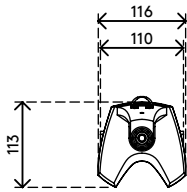

viewmaster^x

57.122

Viewmaster monitor arm - desk 122

The ideal, collaborative POS (Point Of Sale) solution. Due to its compact size it's also often mounted on mobile carts. Tilt, swivel, rotate and smoothly adjust your monitor in height using just your fingertips to set it into an ergonomic position.

- Dynamic height adjustment range of 305 mm
- Dependent depth adjustment
- Partly integrated or concealed cable management
- Main components made of aluminium
- VESA MIS-D 75 x 75/100 x 100 mm compatible
- Rotate +90°/-90°, tilt +90°/-90°, swivel 360°
- Weight capacity min. 4,5 - max. 10 kg per monitor
- Comes with a desk clamp mount and bolt-through desk mount
- Suitable for a desktop thickness of 5 up to 55 (clamp) or 70 mm (bolt through)
- Monitor size limit: height 694 mm
- Built-in SUSPA® gas spring

dataflex^x

feeling at work

viewmaster

305 mm (12,0")

+90°/-90°

+90°/-90°

+90°/-90°

694 mm (27,3")

75 x 75/100 x 100

4,5 - 10 kg

Viewmaster monitor arm - desk 122

2015/10/05

57.122

 490 x 285 x 140 mm

 1 pcs

 silver