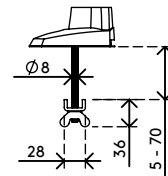

viewmaster^x

57.122

Viewmaster monitor arm - desk 122

The ideal, collaborative POS (Point Of Sale) solution. Due to its compact size it's also often mounted on mobile carts. Tilt, swivel, rotate and smoothly adjust your monitor in height using just your fingertips to set it into an ergonomic position.

- Dynamic height adjustment range of 305 mm
- Dependent depth adjustment
- Partly integrated or concealed cable management
- Main components made of aluminium
- VESA MIS-D 75 x 75/100 x 100 mm compatible
- Rotate +90°/-90°, tilt +90°/-90°, swivel 360°
- Weight capacity min. 4,5 - max. 10 kg per monitor
- Comes with a desk clamp mount and bolt-through desk mount
- Suitable for a desktop thickness of 5 up to 55 (clamp) or 70 mm (bolt through)
- Monitor size limit: height 694 mm
- Built-in SUSPA® gas spring

dataflex^x

feeling at work

viewmaster

305 mm (12,0")

+90°/-90°

+90°/-90°

+90°/-90°

694 mm (27,3")

75 x 75/100 x 100

4,5 - 10 kg

Viewmaster monitor arm - desk 122

2015/10/05

57.122

 490 x 285 x 140 mm

 1 pcs

 silver