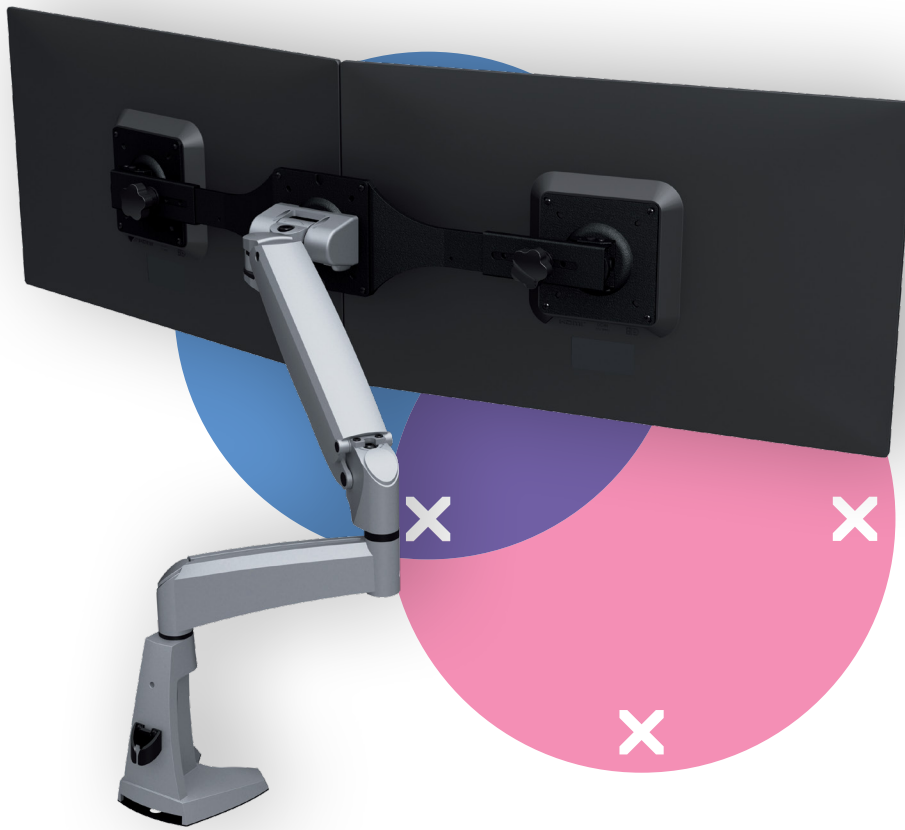

viewmaster^x

57.162

Viewmaster monitor arm - desk 162

The dual monitor set-up with dynamic height adjustment and independent depth adjustment let each user find their own optimal ergonomic position. A high-end design for lighter monitors, that guides cables along the arm's extensions to create a tidy, professional impression.

- Dynamic height adjustment range of 305 mm
- Independent depth adjustment
- Partly integrated or concealed cable management
- Main components made of aluminium
- VESA MIS-D 75 x 75/100 x 100 mm compatible
- Rotate +90°/-90°, tilt +90°/-55°, swivel 360°
- Weight capacity min. 3,2 - max. 6,8 kg per monitor
- Comes with a desk clamp mount and bolt-through desk mount
- Suitable for a desktop thickness of 5 up to 55 (clamp)

- or 70 mm (bolt through)
- Monitor size limit: width 655 - height 886 mm
- Supports monitors in portrait and landscape mode
- Built-in SUSPA® gas spring

dataflex

feeling at work

viewmaster

Viewmaster monitor arm - desk 162

2015/10/05

57.162

 820 x 380 x 135 mm

 1 pcs

 silver

 8,2 kg

 805410571627