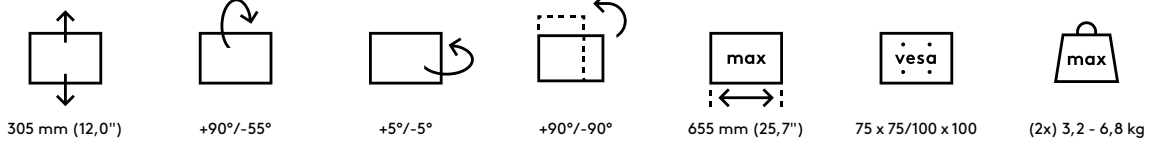

viewmaster^x

57.162

Viewmaster monitor arm - desk 162

The dual monitor set-up with dynamic height adjustment and independent depth adjustment let each user find their own optimal ergonomic position. A high-end design for lighter monitors, that guides cables along the arm's extensions to create a tidy, professional impression.

- Dynamic height adjustment range of 305 mm
- Independent depth adjustment
- Partly integrated or concealed cable management
- Main components made of aluminium
- VESA MIS-D 75 x 75/100 x 100 mm compatible
- Rotate +90°/-90°, tilt +90°/-55°, swivel 360°
- Weight capacity min. 3,2 - max. 6,8 kg per monitor
- Comes with a desk clamp mount and bolt-through desk mount
- Suitable for a desktop thickness of 5 up to 55 (clamp)

- or 70 mm (bolt through)
- Monitor size limit: width 655 - height 886 mm
- Supports monitors in portrait and landscape mode
- Built-in SUSPA® gas spring

dataflex

feeling at work

viewmaster

Viewmaster monitor arm - desk 162

2015/10/05

57.162

 820 x 380 x 135 mm

 1 pcs

 silver

 8,2 kg

 805410571627