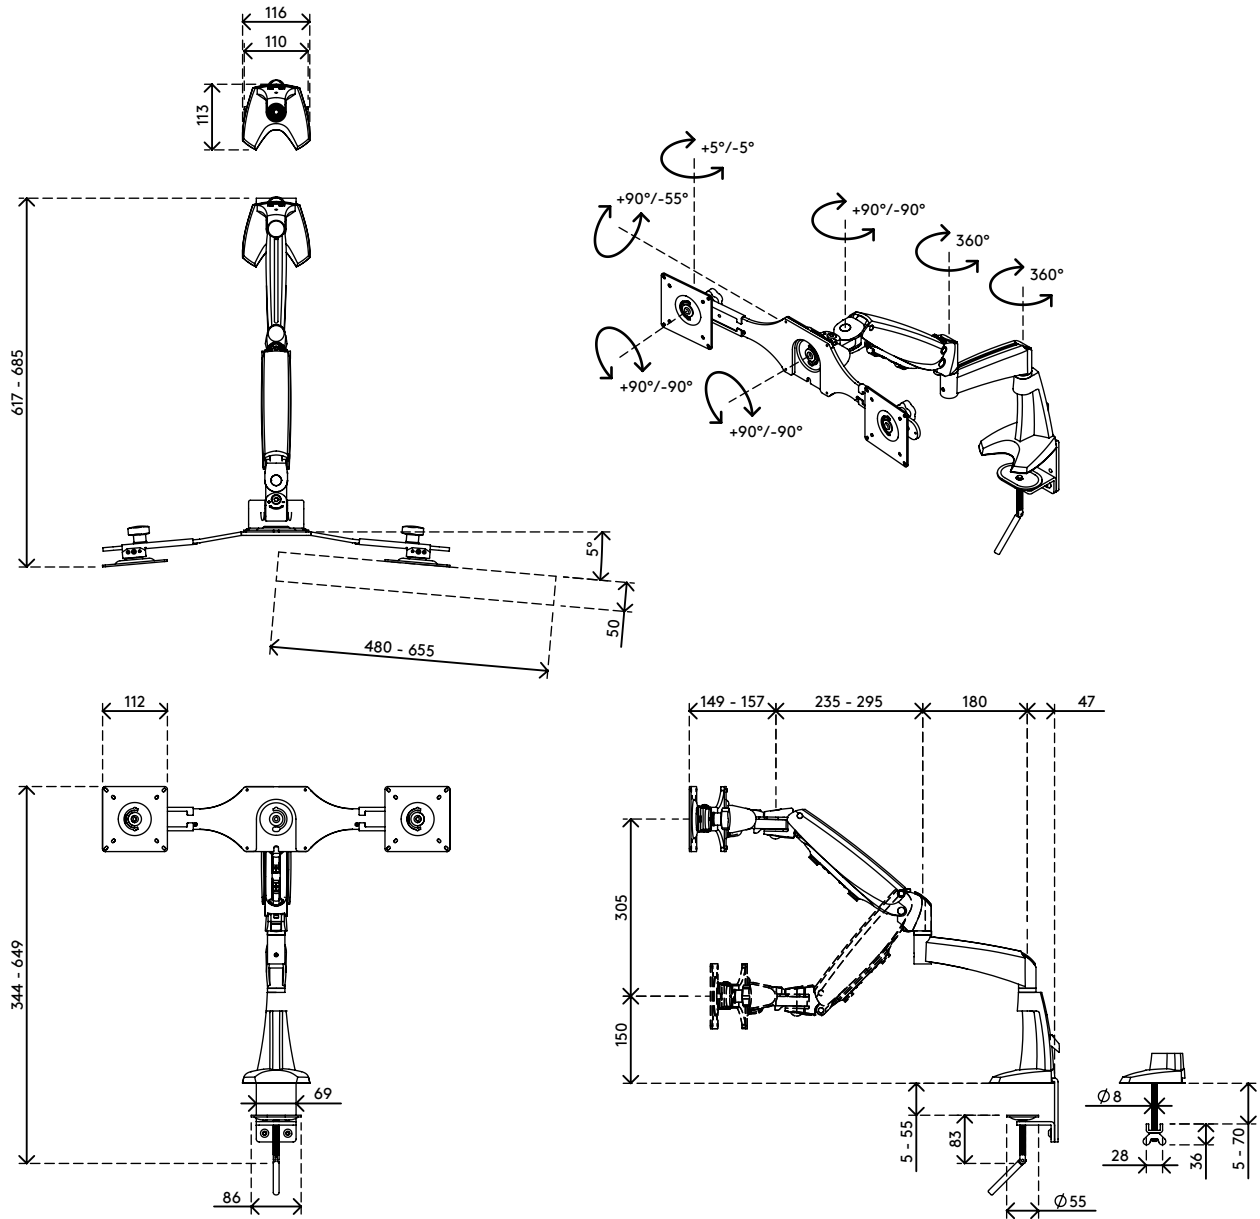

viewmaster^x

57.162

Viewmaster monitor arm - desk 162

The dual monitor set-up with dynamic height adjustment and independent depth adjustment let each user find their own optimal ergonomic position. A high-end design for lighter monitors, that guides cables along the arm's extensions to create a tidy, professional impression.

- Dynamic height adjustment range of 305 mm
- Independent depth adjustment
- Partly integrated or concealed cable management
- Main components made of aluminium
- VESA MIS-D 75 x 75/100 x 100 mm compatible
- Rotate +90°/-90°, tilt +90°/-55°, swivel 360°
- Weight capacity min. 3,2 - max. 6,8 kg per monitor
- Comes with a desk clamp mount and bolt-through desk mount
- Suitable for a desktop thickness of 5 up to 55 (clamp)

- or 70 mm (bolt through)
- Monitor size limit: width 655 - height 886 mm
- Supports monitors in portrait and landscape mode
- Built-in SUSPA® gas spring

dataflex

feeling at work

viewmaster

Viewmaster monitor arm - desk 162

2015/10/05

57.162

 820 x 380 x 135 mm

 1 pcs

 silver

 8,2 kg

 805410571627