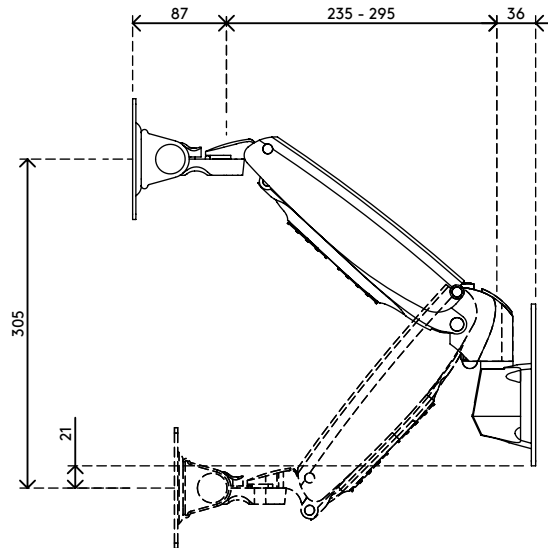

viewmaster^x

57.222

Viewmaster monitor arm - wall 222

The ideal, collaborative POS (Point Of Sale) product. Due to its compact size it's also often mounted on mobile carts. Tilt, swivel, rotate and smoothly adjust your monitor in height using just your fingertips to set it into an ergonomic position.

- Dynamic height adjustment range of 305 mm
- Dependent depth adjustment
- Partly integrated or concealed cable management
- Main components made of aluminium
- VESA MIS-D 75 x 75/100 x 100 mm compatible
- Rotate +90°/-90°, tilt +90°/-90°, swivel +90°/-90°
- Weight capacity min. 4,5 - max. 10 kg per monitor
- Comes with a wall mount
- Built-in SUSPA® gas spring

dataflex

feeling at work

viewmaster

305 mm (12,0")

+90°/-90°

+90°/-90°

+90°/-90°

75 x 75/100 x 100

4,5 - 10 kg

Viewmaster monitor arm - wall 222

2015/10/05

57.222

 465 x 135 x 120 mm

 1 pcs

 silver

 2,6 kg