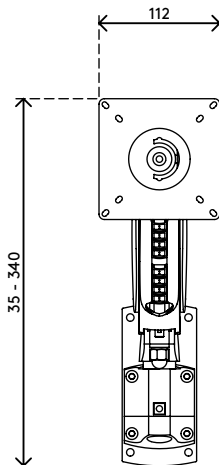

viewmaster^x

57.222

Viewmaster monitor arm - wall 222

The ideal, collaborative POS (Point Of Sale) product. Due to its compact size it's also often mounted on mobile carts. Tilt, swivel, rotate and smoothly adjust your monitor in height using just your fingertips to set it into an ergonomic position.

- Dynamic height adjustment range of 305 mm
- Dependent depth adjustment
- Partly integrated or concealed cable management
- Main components made of aluminium
- VESA MIS-D 75 x 75/100 x 100 mm compatible
- Rotate +90°/-90°, tilt +90°/-90°, swivel +90°/-90°
- Weight capacity min. 4,5 - max. 10 kg per monitor
- Comes with a wall mount
- Built-in SUSPA® gas spring

dataflex

feeling at work

viewmaster

305 mm (12,0")

+90°/-90°

+90°/-90°

+90°/-90°

75 x 75/100 x 100

4,5 - 10 kg

Viewmaster monitor arm - wall 222

2015/10/05

57.222

 465 x 135 x 120 mm

 1 pcs

 silver

 2,6 kg