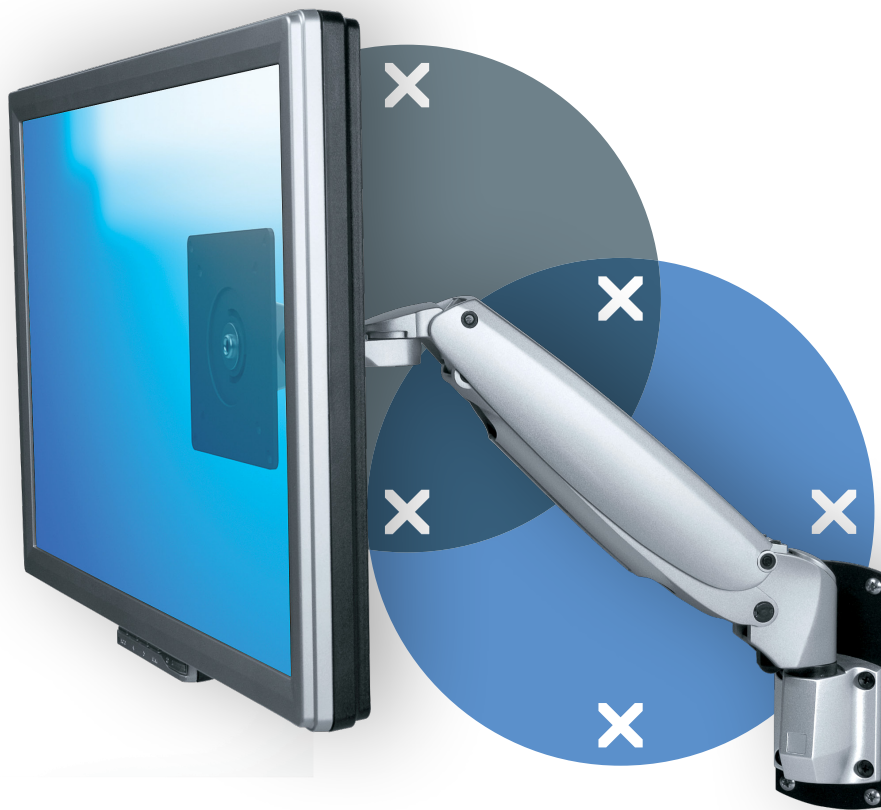

viewmaster^x

57.222

Viewmaster monitor arm - wall 222

The ideal, collaborative POS (Point Of Sale) product. Due to its compact size it's also often mounted on mobile carts. Tilt, swivel, rotate and smoothly adjust your monitor in height using just your fingertips to set it into an ergonomic position.

- Dynamic height adjustment range of 305 mm
- Dependent depth adjustment
- Partly integrated or concealed cable management
- Main components made of aluminium
- VESA MIS-D 75 x 75/100 x 100 mm compatible
- Rotate +90°/-90°, tilt +90°/-90°, swivel +90°/-90°
- Weight capacity min. 4,5 - max. 10 kg per monitor
- Comes with a wall mount
- Built-in SUSPA® gas spring

dataflex

feeling at work

viewmaster

305 mm (12,0")

+90°/-90°

+90°/-90°

+90°/-90°

75 x 75/100 x 100

4,5 - 10 kg

Viewmaster monitor arm - wall 222

2015/10/05

57.222

 465 x 135 x 120 mm

 1 pcs

 silver

 2,6 kg