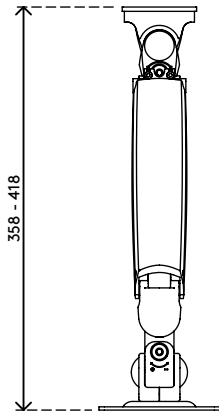

viewmaster^x

57.222

Viewmaster monitor arm - wall 222

The ideal, collaborative POS (Point Of Sale) product. Due to its compact size it's also often mounted on mobile carts. Tilt, swivel, rotate and smoothly adjust your monitor in height using just your fingertips to set it into an ergonomic position.

- Dynamic height adjustment range of 305 mm
- Dependent depth adjustment
- Partly integrated or concealed cable management
- Main components made of aluminium
- VESA MIS-D 75 x 75/100 x 100 mm compatible
- Rotate +90°/-90°, tilt +90°/-90°, swivel +90°/-90°
- Weight capacity min. 4,5 - max. 10 kg per monitor
- Comes with a wall mount
- Built-in SUSPA® gas spring

dataflex

feeling at work

viewmaster

305 mm (12,0")

+90°/-90°

+90°/-90°

+90°/-90°

75 x 75/100 x 100

4,5 - 10 kg

Viewmaster monitor arm - wall 222

2015/10/05

57.222

 465 x 135 x 120 mm

 1 pcs

 silver

 2,6 kg