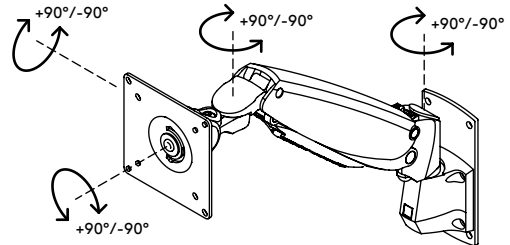

viewmaster^x

57.222

Viewmaster monitor arm - wall 222

The ideal, collaborative POS (Point Of Sale) product. Due to its compact size it's also often mounted on mobile carts. Tilt, swivel, rotate and smoothly adjust your monitor in height using just your fingertips to set it into an ergonomic position.

- Dynamic height adjustment range of 305 mm
- Dependent depth adjustment
- Partly integrated or concealed cable management
- Main components made of aluminium
- VESA MIS-D 75 x 75/100 x 100 mm compatible
- Rotate +90°/-90°, tilt +90°/-90°, swivel +90°/-90°
- Weight capacity min. 4,5 - max. 10 kg per monitor
- Comes with a wall mount
- Built-in SUSPA® gas spring

dataflex

feeling at work

viewmaster

305 mm (12,0")

+90°/-90°

+90°/-90°

+90°/-90°

75 x 75/100 x 100

4,5 - 10 kg

Viewmaster monitor arm - wall 222

2015/10/05

57.222

 465 x 135 x 120 mm

 1 pcs

 silver

 2,6 kg