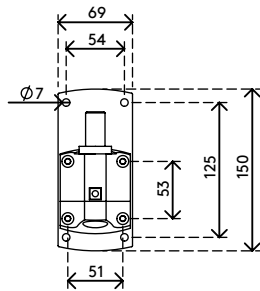

viewmaster^x

57.222

Viewmaster monitor arm - wall 222

The ideal, collaborative POS (Point Of Sale) product. Due to its compact size it's also often mounted on mobile carts. Tilt, swivel, rotate and smoothly adjust your monitor in height using just your fingertips to set it into an ergonomic position.

- Dynamic height adjustment range of 305 mm
- Dependent depth adjustment
- Partly integrated or concealed cable management
- Main components made of aluminium
- VESA MIS-D 75 x 75/100 x 100 mm compatible
- Rotate +90°/-90°, tilt +90°/-90°, swivel +90°/-90°
- Weight capacity min. 4,5 - max. 10 kg per monitor
- Comes with a wall mount
- Built-in SUSPA® gas spring

dataflex

feeling at work

viewmaster

305 mm (12,0")

+90°/-90°

+90°/-90°

+90°/-90°

75 x 75/100 x 100

4,5 - 10 kg

Viewmaster monitor arm - wall 222

2015/10/05

57.222

 465 x 135 x 120 mm

 1 pcs

 silver

 2,6 kg