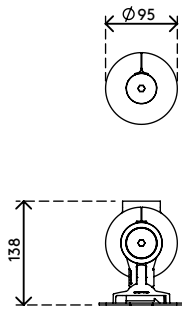

58.102

Viewlite monitor arm - desk 102

The proximity of monitor and pole makes this is an ideal, compact POS (Point Of Sale) solution. Stepless height adjustment lets each user find their own optimal ergonomic position. Cables are easily hidden in the aluminium pole to create a tidy, professional impression.

- Static height adjustment range of 350 mm
- Fixed depth
- Integrated cable management
- Main components made of aluminium
- 40% of aluminium content is already recycled
- VESA MIS-D 75 x 75/100 x 100 mm compatible
- Rotate 360°, tilt +65°/-65°, swivel 360°
- Weight capacity max. 8 kg per monitor
- Comes with a desk clamp mount and bolt-through desk mount
- Suitable for a desktop thickness of 5 up to 40 (clamp) or 50 mm (bolt through)
- Monitor size limit: height 816 mm
- Fitted with a practical quick-release VESA system
- Monitor rotation lock can be enabled

viewlite

350 mm (13,8")

+65°/-65°

360°

360°

816 mm (32,1")

75 x 75/100 x 100

8 kg

Viewlite monitor arm - desk 102

2015/10/05

58.102

 610 x 180 x 120 mm

 1 pcs

 silver-white

 3 kg

 805410581022