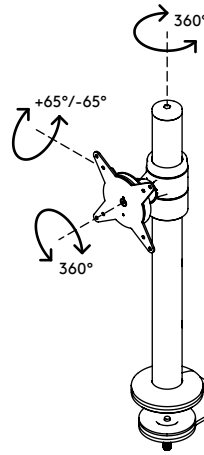

58.102

Viewlite monitor arm - desk 102

The proximity of monitor and pole makes this is an ideal, compact POS (Point Of Sale) solution. Stepless height adjustment lets each user find their own optimal ergonomic position. Cables are easily hidden in the aluminium pole to create a tidy, professional impression.

- Static height adjustment range of 350 mm
- Fixed depth
- Integrated cable management
- Main components made of aluminium
- 40% of aluminium content is already recycled
- VESA MIS-D 75 x 75/100 x 100 mm compatible
- Rotate 360°, tilt +65°/-65°, swivel 360°
- Weight capacity max. 8 kg per monitor
- Comes with a desk clamp mount and bolt-through desk mount
- Suitable for a desktop thickness of 5 up to 40 (clamp) or 50 mm (bolt through)
- Monitor size limit: height 816 mm
- Fitted with a practical quick-release VESA system
- Monitor rotation lock can be enabled

viewlite

350 mm (13,8")

+65°/-65°

360°

360°

816 mm (32,1")

75 x 75/100 x 100

8 kg

Viewlite monitor arm - desk 102

2015/10/05

58.102

 610 x 180 x 120 mm

 1 pcs

 silver-white

 3 kg

 805410581022