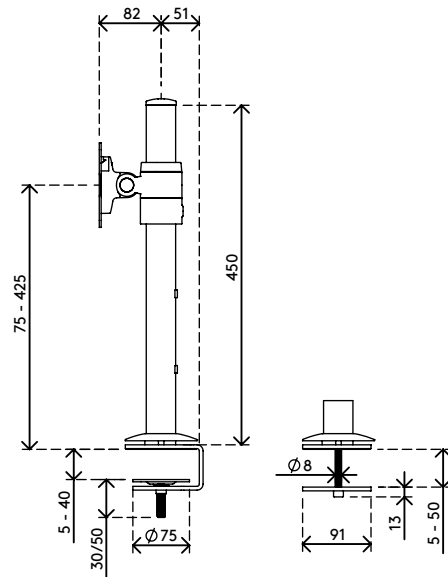

58.102

Viewlite monitor arm - desk 102

The proximity of monitor and pole makes this is an ideal, compact POS (Point Of Sale) solution. Stepless height adjustment lets each user find their own optimal ergonomic position. Cables are easily hidden in the aluminium pole to create a tidy, professional impression.

- Static height adjustment range of 350 mm
- Fixed depth
- Integrated cable management
- Main components made of aluminium
- 40% of aluminium content is already recycled
- VESA MIS-D 75 x 75/100 x 100 mm compatible
- Rotate 360°, tilt +65°/-65°, swivel 360°
- Weight capacity max. 8 kg per monitor
- Comes with a desk clamp mount and bolt-through desk mount
- Suitable for a desktop thickness of 5 up to 40 (clamp) or 50 mm (bolt through)
- Monitor size limit: height 816 mm
- Fitted with a practical quick-release VESA system
- Monitor rotation lock can be enabled

viewlite

350 mm (13,8")

+65°/-65°

360°

360°

816 mm (32,1")

75 x 75/100 x 100

8 kg

Viewlite monitor arm - desk 102

2015/10/05

58.102

 610 x 180 x 120 mm

 1 pcs

 silver-white

 3 kg

 805410581022