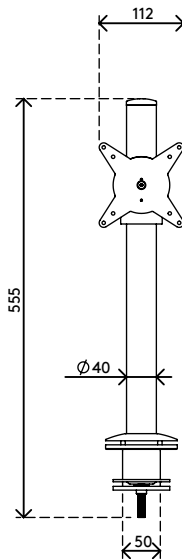

58.102

Viewlite monitor arm - desk 102

The proximity of monitor and pole makes this is an ideal, compact POS (Point Of Sale) solution. Stepless height adjustment lets each user find their own optimal ergonomic position. Cables are easily hidden in the aluminium pole to create a tidy, professional impression.

- Static height adjustment range of 350 mm
- Fixed depth
- Integrated cable management
- Main components made of aluminium
- 40% of aluminium content is already recycled
- VESA MIS-D 75 x 75/100 x 100 mm compatible
- Rotate 360°, tilt +65°/-65°, swivel 360°
- Weight capacity max. 8 kg per monitor
- Comes with a desk clamp mount and bolt-through desk mount
- Suitable for a desktop thickness of 5 up to 40 (clamp) or 50 mm (bolt through)
- Monitor size limit: height 816 mm
- Fitted with a practical quick-release VESA system
- Monitor rotation lock can be enabled

viewlite

350 mm (13,8")

+65°/-65°

360°

360°

816 mm (32,1")

75 x 75/100 x 100

8 kg

Viewlite monitor arm - desk 102

2015/10/05

58.102

 610 x 180 x 120 mm

 1 pcs

 silver-white

 3 kg

 805410581022