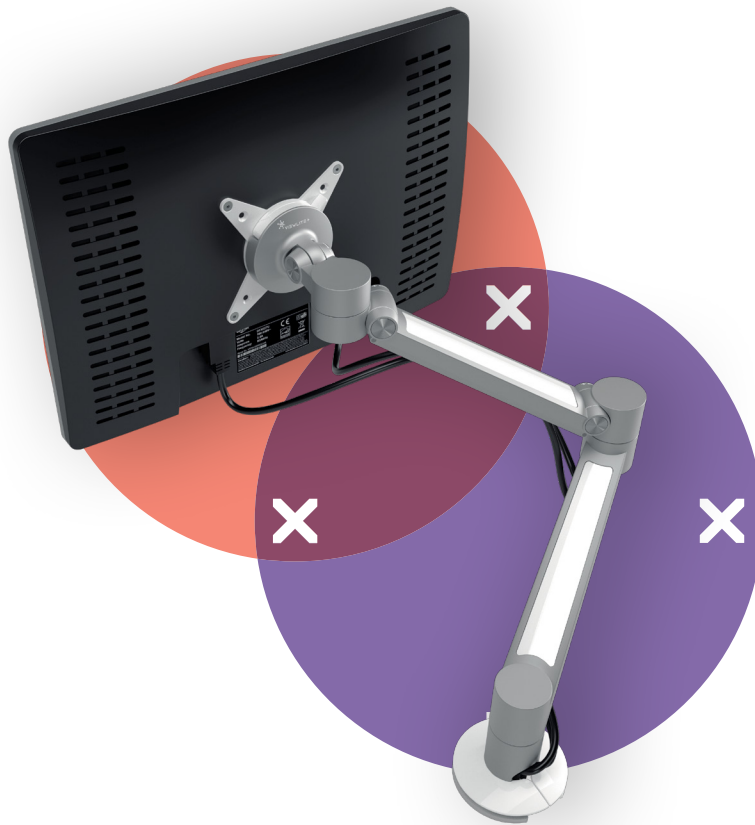

viewlite

58.622

Viewlite plus monitor arm - desk 622

Perfect for hot desking or collaborative working. It's easy to use and with the swivel limiter, which reduces the chance of bumping into walls or desks, you can locate it pretty well anywhere. Cables are easily hidden in the arm's aluminium extensions to create a tidy, professional impression.

- Dynamic height adjustment range of 240 mm
- Independent depth adjustment
- Integrated cable management
- Main components made of aluminium
- 40% of aluminium content is already recycled
- VESA MIS-D 75 x 75/100 x 100 mm compatible
- Rotate 360°, tilt +90°/-55°, swivel 360°
- Weight capacity min. 0 kg - max. 7 kg per monitor
- Comes with a desk clamp mount and bolt-through desk mount
- Suitable for a desktop thickness of 5 up to 40 (clamp) or 50 mm (bolt through)
- Monitor size limit: height 850 mm
- Fitted with a practical quick-release VESA system
- Monitor rotation lock can be enabled
- Swivel limiter pre-set to +90°/-90° (can be disabled)

dataflex 

feeling at work

viewlite X

Viewlite plus monitor arm - desk 622

2015/10/05

58.622

375 x 265 x 105 mm

1 pcs