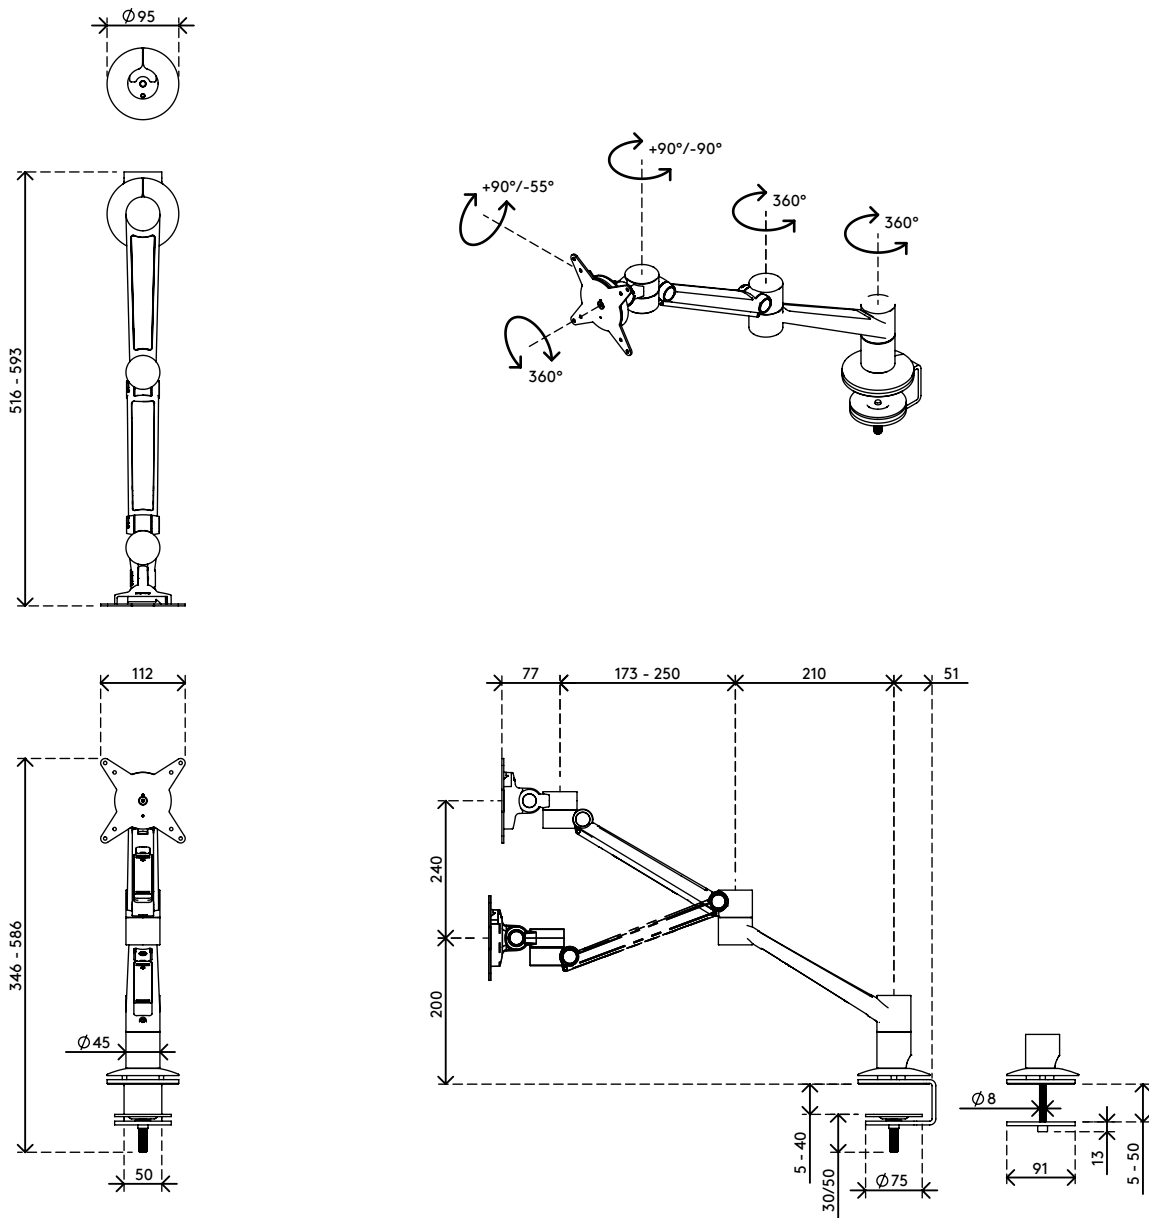

viewlite

58.622

Viewlite plus monitor arm - desk 622

Perfect for hot desking or collaborative working. It's easy to use and with the swivel limiter, which reduces the chance of bumping into walls or desks, you can locate it pretty well anywhere. Cables are easily hidden in the arm's aluminium extensions to create a tidy, professional impression.

- Dynamic height adjustment range of 240 mm
- Independent depth adjustment
- Integrated cable management
- Main components made of aluminium
- 40% of aluminium content is already recycled
- VESA MIS-D 75 x 75/100 x 100 mm compatible
- Rotate 360°, tilt +90°/-55°, swivel 360°
- Weight capacity min. 0 kg - max. 7 kg per monitor
- Comes with a desk clamp mount and bolt-through desk mount
- Suitable for a desktop thickness of 5 up to 40 (clamp) or 50 mm (bolt through)
- Monitor size limit: height 850 mm
- Fitted with a practical quick-release VESA system
- Monitor rotation lock can be enabled
- Swivel limiter pre-set to +90°/-90° (can be disabled)

dataflex 

feeling at work

viewlite X

Viewlite plus monitor arm - desk 622

2015/10/05

58.622

375 x 265 x 105 mm

1 pcs

silver-white

3,9 kg

805410586225