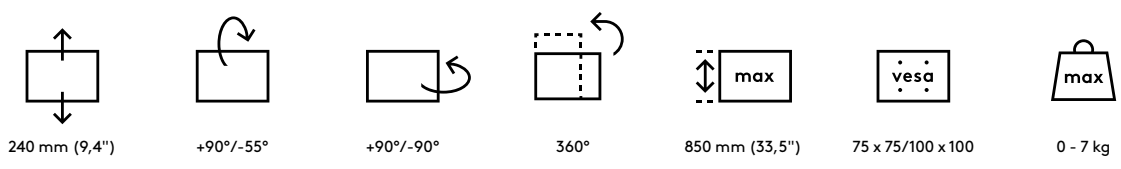

viewlite

58.622

Viewlite plus monitor arm - desk 622

Perfect for hot desking or collaborative working. It's easy to use and with the swivel limiter, which reduces the chance of bumping into walls or desks, you can locate it pretty well anywhere. Cables are easily hidden in the arm's aluminium extensions to create a tidy, professional impression.

- Dynamic height adjustment range of 240 mm
- Independent depth adjustment
- Integrated cable management
- Main components made of aluminium
- 40% of aluminium content is already recycled
- VESA MIS-D 75 x 75/100 x 100 mm compatible
- Rotate 360°, tilt +90°/-55°, swivel 360°
- Weight capacity min. 0 kg - max. 7 kg per monitor
- Comes with a desk clamp mount and bolt-through desk mount
- Suitable for a desktop thickness of 5 up to 40 (clamp) or 50 mm (bolt through)
- Monitor size limit: height 850 mm
- Fitted with a practical quick-release VESA system
- Monitor rotation lock can be enabled
- Swivel limiter pre-set to +90°/-90° (can be disabled)

dataflex 

feeling at work

viewlite X

Viewlite plus monitor arm - desk 622

2015/10/05

58.622

375 x 265 x 105 mm

1 pcs