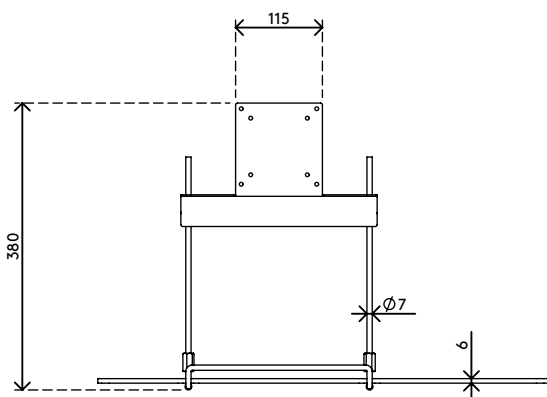

## Viewmate keyboard & mouse platform - option 582

This product creates a floating work platform which can be mounted between monitor and monitor arm. Ideal for wall-mounted monitor arms and workplaces with a clean desk policy.

- Height adjustment range of 230 mm
- VESA MIS-D 75 x 75/100 x 100 mm compatible
- Ideal for compact information entry stations
- Creates a platform for using both input devices
- Saves valuable desk space
- Assists a clean desk policy
- Fitted between VESA mounts of monitor arm and monitor

# viewmate <sup>x</sup>

75 x 75/100 x 100

1,5 kg

Viewmate keyboard & mouse platform - option 582

2015/10/05

# 51.582

 625 x 320 x 130 mm

 1 pcs

 silver

 3 kg

 805410515829