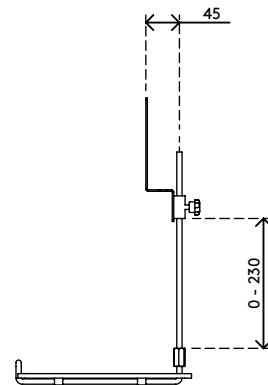

## Viewmate keyboard & mouse platform - option 582

This product creates a floating work platform which can be mounted between monitor and monitor arm. Ideal for wall-mounted monitor arms and workplaces with a clean desk policy.

- Height adjustment range of 230 mm
- VESA MIS-D 75 x 75/100 x 100 mm compatible
- Ideal for compact information entry stations
- Creates a platform for using both input devices
- Saves valuable desk space
- Assists a clean desk policy
- Fitted between VESA mounts of monitor arm and monitor

# viewmate <sup>x</sup>

75 x 75/100 x 100

1,5 kg

Viewmate keyboard & mouse platform - option 582

2015/10/05

# 51.582

 625 x 320 x 130 mm

 1 pcs

 silver

 3 kg

 805410515829