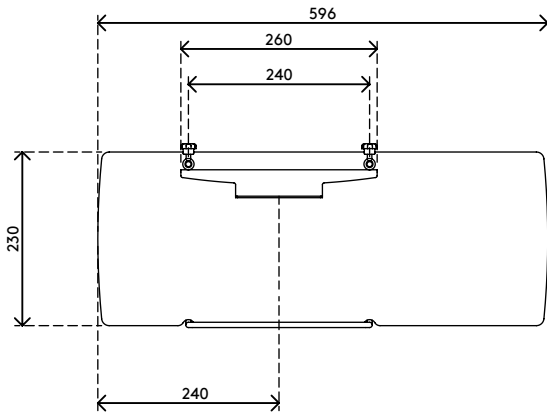

## Viewmate keyboard & mouse platform - option 582

This product creates a floating work platform which can be mounted between monitor and monitor arm. Ideal for wall-mounted monitor arms and workplaces with a clean desk policy.

- Height adjustment range of 230 mm
- VESA MIS-D 75 x 75/100 x 100 mm compatible
- Ideal for compact information entry stations
- Creates a platform for using both input devices
- Saves valuable desk space
- Assists a clean desk policy
- Fitted between VESA mounts of monitor arm and monitor

# viewmate <sup>x</sup>

75 x 75/100 x 100

1,5 kg

Viewmate keyboard & mouse platform - option 582

2015/10/05

# 51.582

 625 x 320 x 130 mm

 1 pcs

 silver

 3 kg

 805410515829