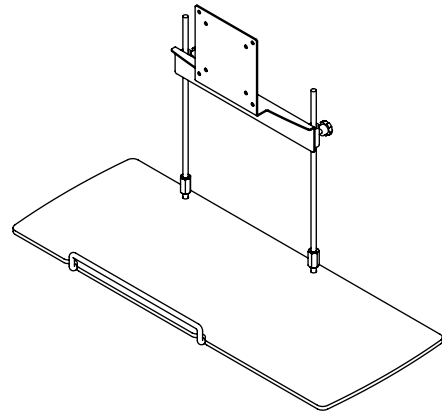

## Viewmate keyboard & mouse platform - option 582

This product creates a floating work platform which can be mounted between monitor and monitor arm. Ideal for wall-mounted monitor arms and workplaces with a clean desk policy.

- Height adjustment range of 230 mm
- VESA MIS-D 75 x 75/100 x 100 mm compatible
- Ideal for compact information entry stations
- Creates a platform for using both input devices
- Saves valuable desk space
- Assists a clean desk policy
- Fitted between VESA mounts of monitor arm and monitor

# viewmate <sup>x</sup>

75 x 75/100 x 100

1,5 kg

Viewmate keyboard & mouse platform - option 582

2015/10/05

# 51.582

 625 x 320 x 130 mm

 1 pcs

 silver

 3 kg

 805410515829