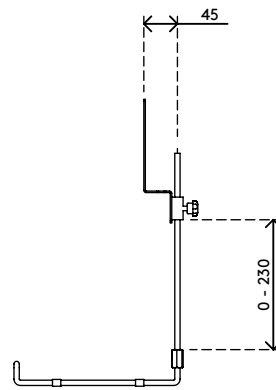

51.592

Viewmate keyboard holder - option 592

The keyboard holder can store a keyboard when it's not in use. Mounted between monitor and monitor arm, it floats above a desk. Ideal for workplaces with a clean desk policy.

- Height adjustment range of 230 mm
- VESA MIS-D 75 x 75/100 x 100 mm compatible
- Ideal for compact information entry stations
- Assists a clean desk policy by holding a keyboard when not in use
- Fitted between VESA mounts of monitor arm and monitor

viewmate

75 x 75/100 x 100

1,5 kg

Viewmate keyboard holder - option 592

2015/10/05

51.592

 325 x 270 x 75 mm

 1 pcs