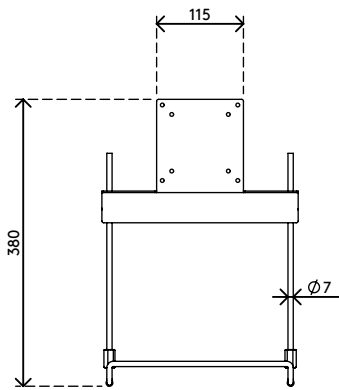

51.592

Viewmate keyboard holder - option 592

The keyboard holder can store a keyboard when it's not in use. Mounted between monitor and monitor arm, it floats above a desk. Ideal for workplaces with a clean desk policy.

- Height adjustment range of 230 mm
- VESA MIS-D 75 x 75/100 x 100 mm compatible
- Ideal for compact information entry stations
- Assists a clean desk policy by holding a keyboard when not in use
- Fitted between VESA mounts of monitor arm and monitor

viewmate

75 x 75/100 x 100

1,5 kg

Viewmate keyboard holder - option 592

2015/10/05

51.592

 325 x 270 x 75 mm

 1 pcs