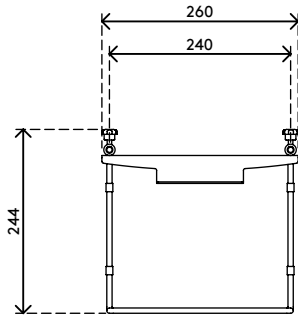

51.592

Viewmate keyboard holder - option 592

The keyboard holder can store a keyboard when it's not in use. Mounted between monitor and monitor arm, it floats above a desk. Ideal for workplaces with a clean desk policy.

- Height adjustment range of 230 mm
- VESA MIS-D 75 x 75/100 x 100 mm compatible
- Ideal for compact information entry stations
- Assists a clean desk policy by holding a keyboard when not in use
- Fitted between VESA mounts of monitor arm and monitor

viewmate

75 x 75/100 x 100

1,5 kg

Viewmate keyboard holder - option 592

2015/10/05

51.592

 325 x 270 x 75 mm

 1 pcs