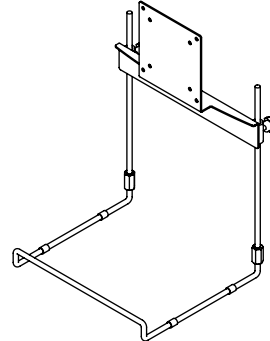

51.592

Viewmate keyboard holder - option 592

The keyboard holder can store a keyboard when it's not in use. Mounted between monitor and monitor arm, it floats above a desk. Ideal for workplaces with a clean desk policy.

- Height adjustment range of 230 mm
- VESA MIS-D 75 x 75/100 x 100 mm compatible
- Ideal for compact information entry stations
- Assists a clean desk policy by holding a keyboard when not in use
- Fitted between VESA mounts of monitor arm and monitor

viewmate

75 x 75/100 x 100

1,5 kg

Viewmate keyboard holder - option 592

2015/10/05

51.592

 325 x 270 x 75 mm

 1 pcs