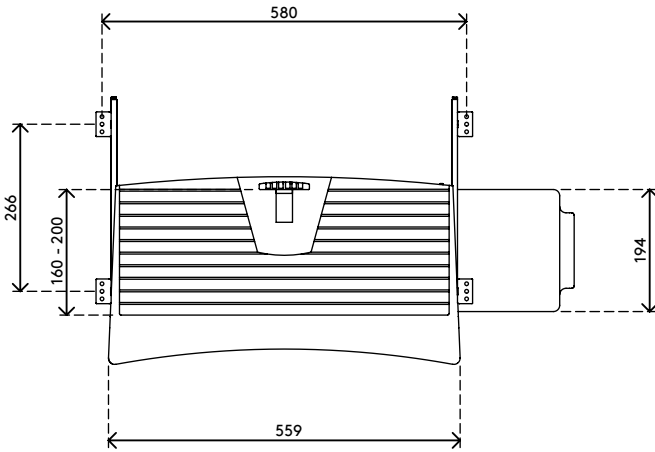

97.223

Addit keyboard & mouse drawer 223

Sliding out from underneath the desktop, this drawer is great for workstations that have a limited desktop surface. Mounted on gliders for smooth operation, it offers space for a keyboard and mouse.

- Suitable for keyboards up to 520 mm wide
- Mouse pad adjustable to left and right hand configurations
- Max. keyboard dimensions (w x d x h): 520 x 200 x 55 mm
- Slides out underneath the desk up to 270 mm

Addit keyboard & mouse drawer 223

2015/10/05

97.223

 610 x 320 x 70 mm

 1 pcs

 black

 1,8 kg

 805410972233