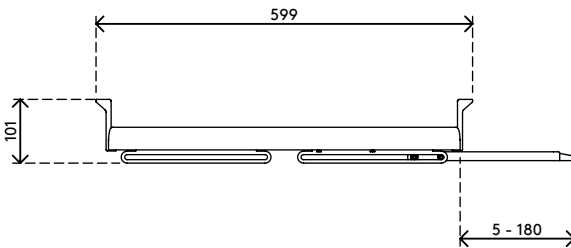

97.223

Addit keyboard & mouse drawer 223

Sliding out from underneath the desktop, this drawer is great for workstations that have a limited desktop surface. Mounted on gliders for smooth operation, it offers space for a keyboard and mouse.

- Suitable for keyboards up to 520 mm wide
- Mouse pad adjustable to left and right hand configurations
- Max. keyboard dimensions (w x d x h): 520 x 200 x 55 mm
- Slides out underneath the desk up to 270 mm

Addit keyboard & mouse drawer 223

2015/10/05

97.223

 610 x 320 x 70 mm

 1 pcs

 black

 1,8 kg

 805410972233