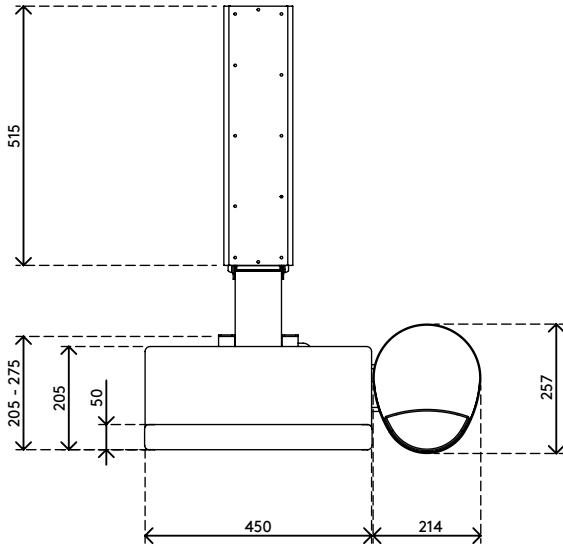

97.513

Addit keyboard & mouse platform - adjustable 513

An articulating keyboard and mouse platform that is adjustable in height, depth and angle. The platform is suitable for most keyboards and has a padded wrist rest. It can slide out of view under your desktop and slide back out again across a 365 mm range.

- Low profile
- Suitable for most keyboards
- With mouse platform
- With padded wrist/palm rests
- Can be stored completely underneath the desk
- Tilt +30°/-30°, swivel 360°, pull-out 365 mm

addit

Addit keyboard & mouse platform - adjustable 513

2015/10/05

97.513

 540 x 250 x 240 mm

 1 pcs

 black

 9,6 kg

 805410975135