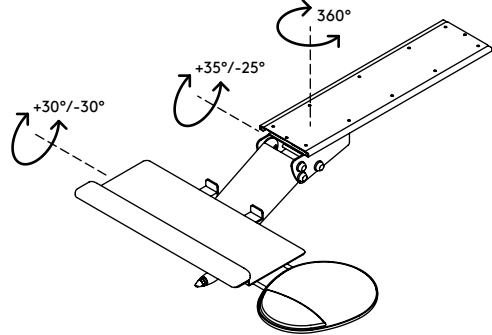

97.513

Addit keyboard & mouse platform - adjustable 513

An articulating keyboard and mouse platform that is adjustable in height, depth and angle. The platform is suitable for most keyboards and has a padded wrist rest. It can slide out of view under your desktop and slide back out again across a 365 mm range.

- Low profile
- Suitable for most keyboards
- With mouse platform
- With padded wrist/palm rests
- Can be stored completely underneath the desk
- Tilt +30°/-30°, swivel 360°, pull-out 365 mm

addit

Addit keyboard & mouse platform - adjustable 513

2015/10/05

97.513

 540 x 250 x 240 mm

 1 pcs

 black

 9,6 kg

 805410975135