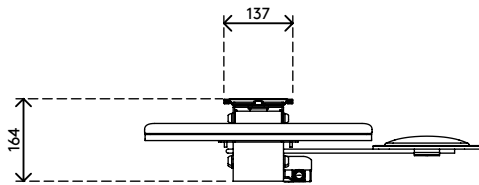

97.513

Addit keyboard & mouse platform - adjustable 513

An articulating keyboard and mouse platform that is adjustable in height, depth and angle. The platform is suitable for most keyboards and has a padded wrist rest. It can slide out of view under your desktop and slide back out again across a 365 mm range.

- Low profile
- Suitable for most keyboards
- With mouse platform
- With padded wrist/palm rests
- Can be stored completely underneath the desk
- Tilt +30°/-30°, swivel 360°, pull-out 365 mm

addit

Addit keyboard & mouse platform - adjustable 513

2015/10/05

97.513

 540 x 250 x 240 mm

 1 pcs

 black

 9,6 kg

 805410975135