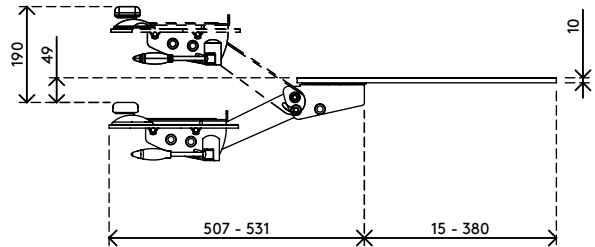

97.513

Addit keyboard & mouse platform - adjustable 513

An articulating keyboard and mouse platform that is adjustable in height, depth and angle. The platform is suitable for most keyboards and has a padded wrist rest. It can slide out of view under your desktop and slide back out again across a 365 mm range.

- Low profile
- Suitable for most keyboards
- With mouse platform
- With padded wrist/palm rests
- Can be stored completely underneath the desk
- Tilt +30°/-30°, swivel 360°, pull-out 365 mm

addit

Addit keyboard & mouse platform - adjustable 513

2015/10/05

97.513

 540 x 250 x 240 mm

 1 pcs

 black

 9,6 kg

 805410975135