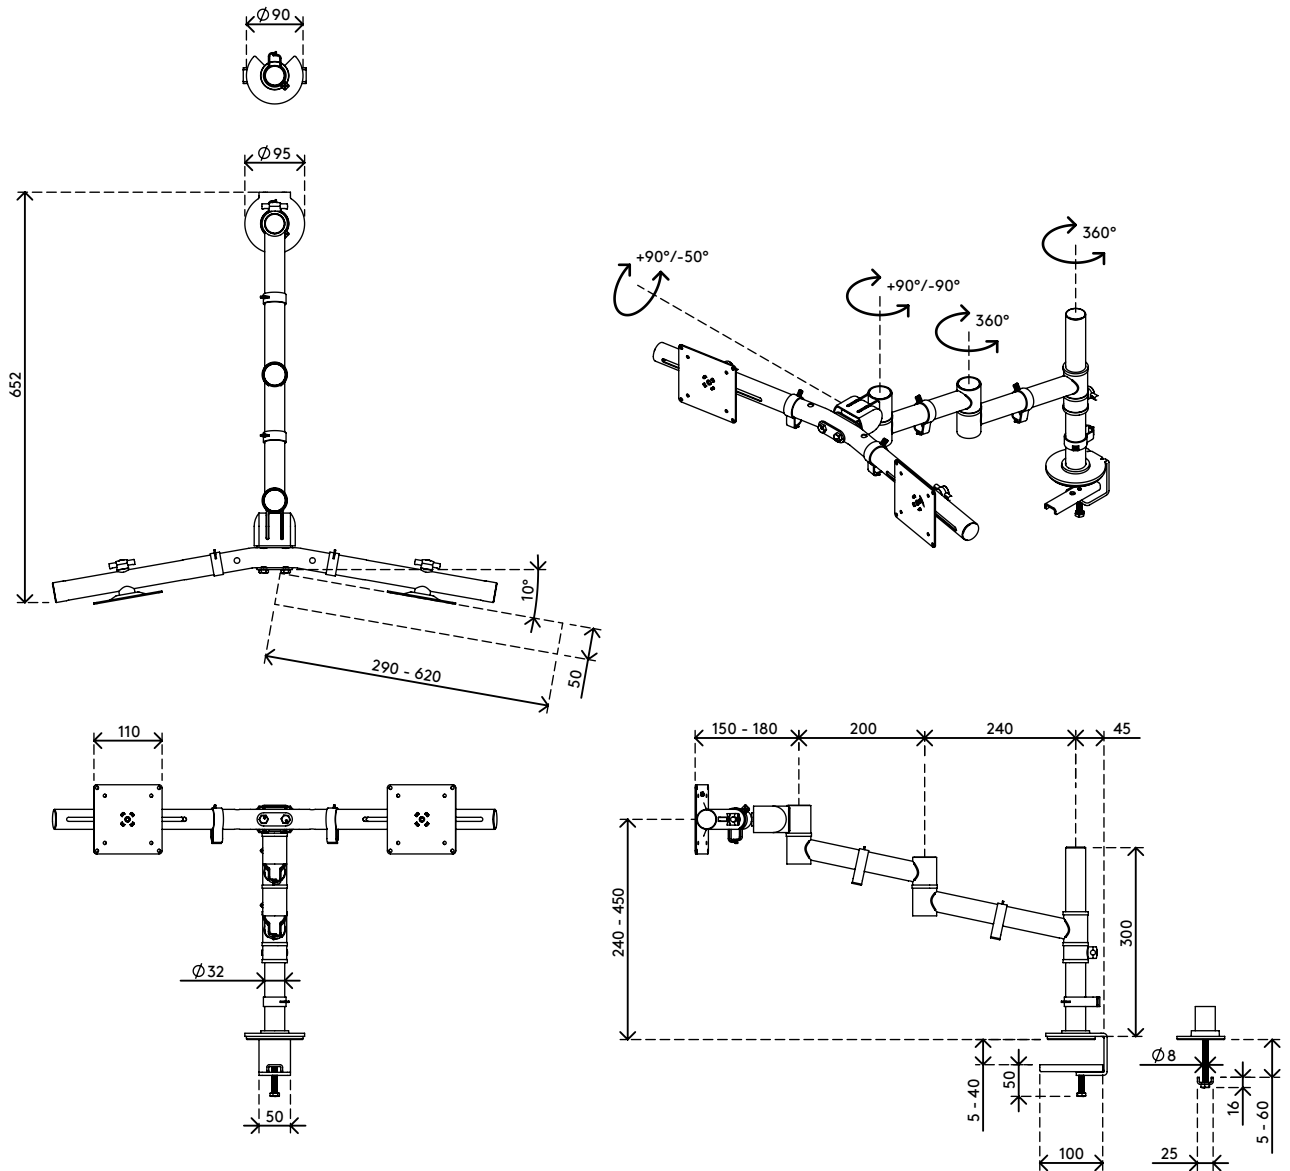

48.133

Viewgo monitor arm - desk 133

More comfort and space: two things this entry-level ergonomic monitor arm helps to create. Position your monitors above your desk, at a spot that's just right for you, to regain valuable desk space. Slender yet strong, this monitor arm combines a striking design with a tough steel construction.

- Static height adjustment range of 210 mm
- Independent depth adjustment
- Fitted with cable clips to guide cables tidily
- VESA MIS-D 75 x 75/100 x 100 mm compatible
- Rotate 360°, tilt +90°/-50°, swivel 360°
- Weight capacity max. 4 kg per monitor
- Comes with a desk clamp mount and bolt-through desk mount
- Suitable for desktop thicknesses of 5 up to 40 (clamp) or 60 mm (bolt through)

- Monitor size limit: width 620 - height 900 mm
- Simple height adjustment using a tightening knob
- Hassle-free installation using just one supplied tool
- Supports monitors in portrait and landscape mode
- Unique mechanism enables precise horizontal levelling

Viewgo monitor arm - desk 133

2015/10/05

48.133

736 x 192 x 130 mm

pcs

black

4,4 kg

805410481339