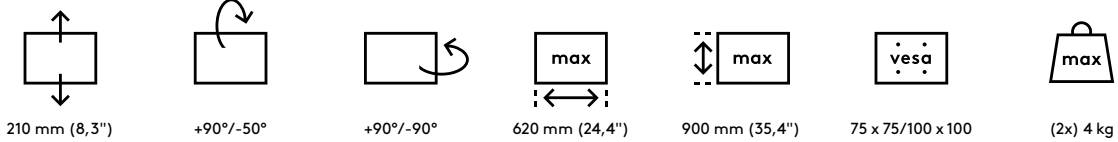

48.133

Viewgo monitor arm - desk 133

More comfort and space: two things this entry-level ergonomic monitor arm helps to create. Position your monitors above your desk, at a spot that's just right for you, to regain valuable desk space. Slender yet strong, this monitor arm combines a striking design with a tough steel construction.

- Static height adjustment range of 210 mm
- Independent depth adjustment
- Fitted with cable clips to guide cables tidily
- VESA MIS-D 75 x 75/100 x 100 mm compatible
- Rotate 360°, tilt +90°/-50°, swivel 360°
- Weight capacity max. 4 kg per monitor
- Comes with a desk clamp mount and bolt-through desk mount
- Suitable for desktop thicknesses of 5 up to 40 (clamp) or 60 mm (bolt through)

- Monitor size limit: width 620 - height 900 mm
- Simple height adjustment using a tightening knob
- Hassle-free installation using just one supplied tool
- Supports monitors in portrait and landscape mode
- Unique mechanism enables precise horizontal levelling

Viewgo monitor arm - desk 133

2015/10/05

48.133

736 x 192 x 130 mm

pcs

black

4,4 kg

805410481339