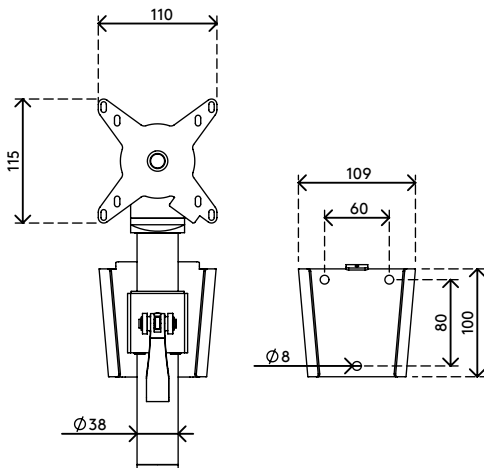

52.052

Viewmate monitor arm - wall 052

Besides having the solid construction Viewmate is known for, this wall mount offers toolless depth and height adjustment. The clamp lever lets you adjust and set the height of a monitor, which is essential for aligning monitors of different size and weight.

- Static height adjustment range of 155 mm
- Depth adjustment
- Fitted with cable clips to guide cables tidily
- Main components made of steel
- VESA MIS-D 75 x 75/100 x 100 mm compatible
- Rotate 360°, tilt +90°/-90°, swivel 360°
- Weight capacity max. 15 kg per monitor
- Comes with a tapered wall mount for easy installation
- Easy to adjust in height using a clamp lever
- Comes with all necessary fasteners

viewmate ^x

155 mm (6,1")

+90°/-90°

+90°/-90°

360°

75 x 75/100 x 100

15 kg

Viewmate monitor arm - wall 052

2015/10/05

52.052

350 x 300 x 125 mm

1 pcs

silver

3,6 kg

805410520526