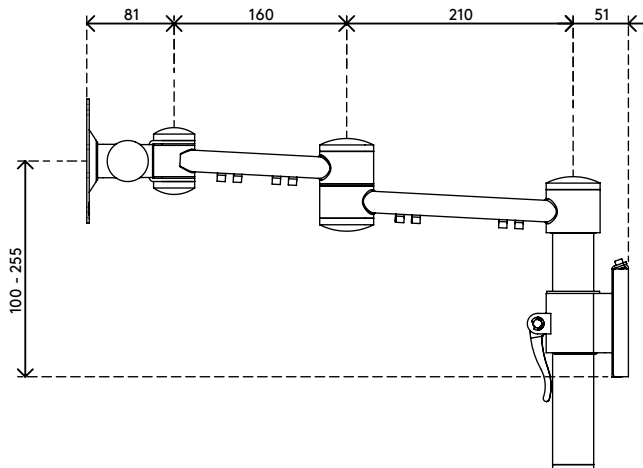

52.052

Viewmate monitor arm - wall 052

Besides having the solid construction Viewmate is known for, this wall mount offers toolless depth and height adjustment. The clamp lever lets you adjust and set the height of a monitor, which is essential for aligning monitors of different size and weight.

- Static height adjustment range of 155 mm
- Depth adjustment
- Fitted with cable clips to guide cables tidily
- Main components made of steel
- VESA MIS-D 75 x 75/100 x 100 mm compatible
- Rotate 360°, tilt +90°/-90°, swivel 360°
- Weight capacity max. 15 kg per monitor
- Comes with a tapered wall mount for easy installation
- Easy to adjust in height using a clamp lever
- Comes with all necessary fasteners

viewmate ^x

155 mm (6,1")

+90°/-90°

+90°/-90°

360°

75 x 75/100 x 100

15 kg

Viewmate monitor arm - wall 052

2015/10/05

52.052

350 x 300 x 125 mm

1 pcs

silver

3,6 kg

805410520526