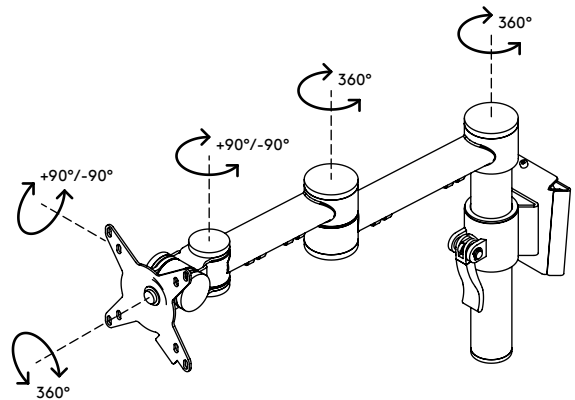

52.052

Viewmate monitor arm - wall 052

Besides having the solid construction Viewmate is known for, this wall mount offers toolless depth and height adjustment. The clamp lever lets you adjust and set the height of a monitor, which is essential for aligning monitors of different size and weight.

- Static height adjustment range of 155 mm
- Depth adjustment
- Fitted with cable clips to guide cables tidily
- Main components made of steel
- VESA MIS-D 75 x 75/100 x 100 mm compatible
- Rotate 360°, tilt +90°/-90°, swivel 360°
- Weight capacity max. 15 kg per monitor
- Comes with a tapered wall mount for easy installation
- Easy to adjust in height using a clamp lever
- Comes with all necessary fasteners

viewmate ^x

155 mm (6,1")

+90°/-90°

+90°/-90°

360°

75 x 75/100 x 100

15 kg

Viewmate monitor arm - wall 052

2015/10/05

52.052

350 x 300 x 125 mm

1 pcs

silver

3,6 kg

805410520526