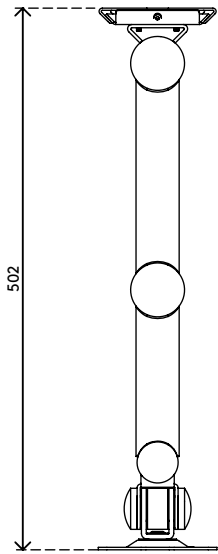

52.052

Viewmate monitor arm - wall 052

Besides having the solid construction Viewmate is known for, this wall mount offers toolless depth and height adjustment. The clamp lever lets you adjust and set the height of a monitor, which is essential for aligning monitors of different size and weight.

- Static height adjustment range of 155 mm
- Depth adjustment
- Fitted with cable clips to guide cables tidily
- Main components made of steel
- VESA MIS-D 75 x 75/100 x 100 mm compatible
- Rotate 360°, tilt +90°/-90°, swivel 360°
- Weight capacity max. 15 kg per monitor
- Comes with a tapered wall mount for easy installation
- Easy to adjust in height using a clamp lever
- Comes with all necessary fasteners

viewmate ^x

155 mm (6,1")

+90°/-90°

+90°/-90°

360°

75 x 75/100 x 100

15 kg

Viewmate monitor arm - wall 052

2015/10/05

52.052

350 x 300 x 125 mm

1 pcs

silver

3,6 kg

805410520526