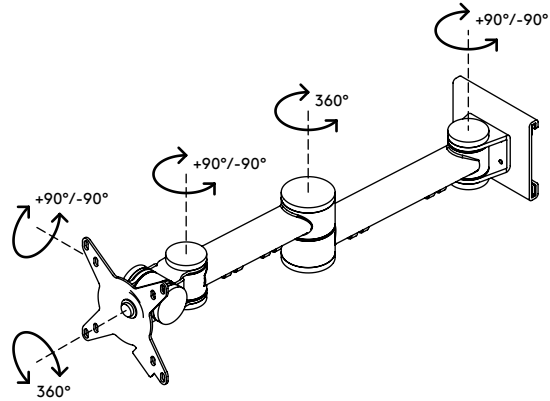

52.142

Viewmate monitor arm - rail 142

Having a durable construction, this monitor arm offers solid support for any monitor up to 15 kg. Its depth adjustment ensures that monitors can be set at a comfortable viewing distance. Its horizontal glide makes it easy to place anywhere along the toolbar.

- Fixed height
- Depth adjustment
- Fitted with cable clips to guide cables tidily
- Main components made of steel
- VESA MIS-D 75 x 75/100 x 100 mm compatible
- Rotate 360°, tilt +90°/-90°, swivel +90°/-90°
- Weight capacity max. 15 kg per monitor
- Mount exclusively compatible with Viewmate toolbars
- Simply slides onto the toolbar rail

viewmate ^x

+90°/-90°

+90°/-90°

360°

75 x 75/100 x 100

15 kg

Viewmate monitor arm - rail 142

2015/10/05

52.142

550 x 130 x 120 mm

1 pcs

silver

2,3 kg

805410521424