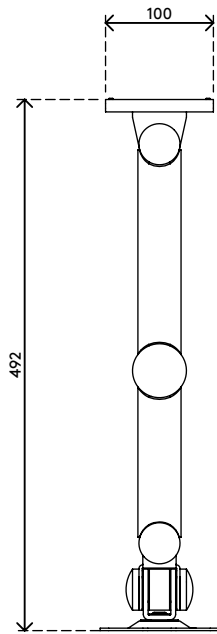

52.142

Viewmate monitor arm - rail 142

Having a durable construction, this monitor arm offers solid support for any monitor up to 15 kg. Its depth adjustment ensures that monitors can be set at a comfortable viewing distance. Its horizontal glide makes it easy to place anywhere along the toolbar.

- Fixed height
- Depth adjustment
- Fitted with cable clips to guide cables tidily
- Main components made of steel
- VESA MIS-D 75 x 75/100 x 100 mm compatible
- Rotate 360°, tilt +90°/-90°, swivel +90°/-90°
- Weight capacity max. 15 kg per monitor
- Mount exclusively compatible with Viewmate toolbars
- Simply slides onto the toolbar rail

viewmate ^x

+90°/-90°

+90°/-90°

360°

75 x 75/100 x 100

15 kg

Viewmate monitor arm - rail 142

2015/10/05

52.142

550 x 130 x 120 mm

1 pcs

silver

2,3 kg

805410521424