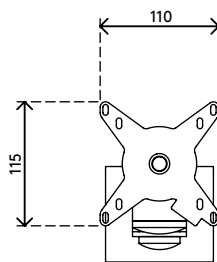

52.142

Viewmate monitor arm - rail 142

Having a durable construction, this monitor arm offers solid support for any monitor up to 15 kg. Its depth adjustment ensures that monitors can be set at a comfortable viewing distance. Its horizontal glide makes it easy to place anywhere along the toolbar.

- Fixed height
- Depth adjustment
- Fitted with cable clips to guide cables tidily
- Main components made of steel
- VESA MIS-D 75 x 75/100 x 100 mm compatible
- Rotate 360°, tilt +90°/-90°, swivel +90°/-90°
- Weight capacity max. 15 kg per monitor
- Mount exclusively compatible with Viewmate toolbars
- Simply slides onto the toolbar rail

viewmate ^x

+90°/-90°

+90°/-90°

360°

75 x 75/100 x 100

15 kg

Viewmate monitor arm - rail 142

2015/10/05

52.142

550 x 130 x 120 mm

1 pcs

silver

2,3 kg

805410521424