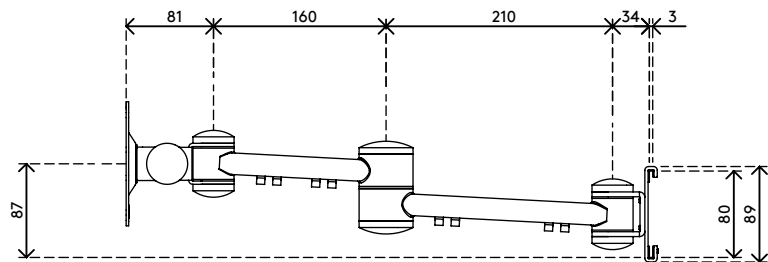

52.142

Viewmate monitor arm - rail 142

Having a durable construction, this monitor arm offers solid support for any monitor up to 15 kg. Its depth adjustment ensures that monitors can be set at a comfortable viewing distance. Its horizontal glide makes it easy to place anywhere along the toolbar.

- Fixed height
- Depth adjustment
- Fitted with cable clips to guide cables tidily
- Main components made of steel
- VESA MIS-D 75 x 75/100 x 100 mm compatible
- Rotate 360°, tilt +90°/-90°, swivel +90°/-90°
- Weight capacity max. 15 kg per monitor
- Mount exclusively compatible with Viewmate toolbars
- Simply slides onto the toolbar rail

viewmate ^x

+90°/-90°

+90°/-90°

360°

75 x 75/100 x 100

15 kg

Viewmate monitor arm - rail 142

2015/10/05

52.142

550 x 130 x 120 mm

1 pcs

silver

2,3 kg

805410521424