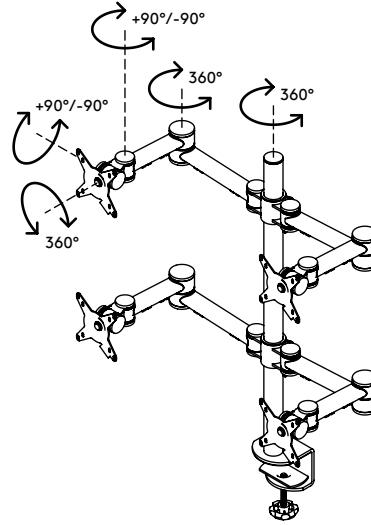

viewmate^x

5

52.622

Viewmate monitor arm - desk 622

With each of the four arms being height and depth adjustable, this monitor arm makes a great quadruple monitor set-up. The clamp levers make height adjustment a breeze. An ergonomic design that is robust, cost-effective and easy to use.

- Static height adjustment
- Independent depth adjustment
- Fitted with cable clips to guide cables tidily
- Main components made of steel
- VESA MIS-D 75 x 75/100 x 100 mm compatible
- Rotate 360°, tilt +90°/-90°, swivel +360°
- Weight capacity max. 12 kg per monitor
- Comes with a desk clamp mount and bolt-through desk mount
- Suitable for a desktop thickness of 5 up to 60 (clamp)

- or 70 mm (bolt through)
- Monitor size limit: width 874 - height 477 mm
- Easy to adjust in height using a clamp lever

dataflex^x

feeling at work

viewmate ^x

+90°/-90°

+90°/-90°

360°

874 mm (34,4")

477 mm (18,8")

75 x 75/100 x 100

(4x) 12 kg

Viewmate monitor arm - desk 622

2015/10/05

52.622

 995 x 305 x 105 mm

 1 pcs