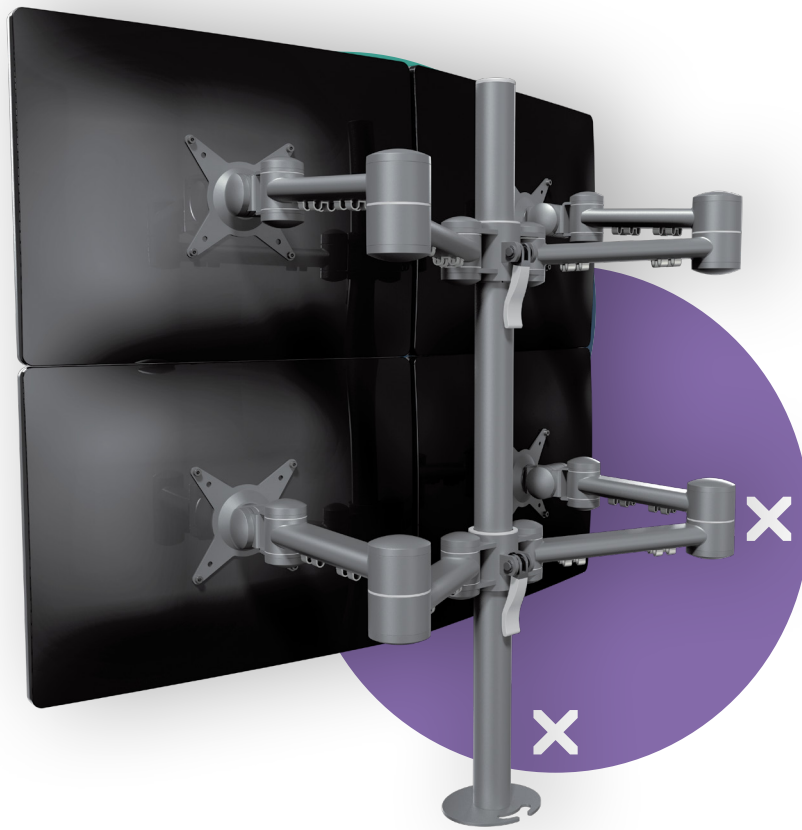

viewmate^x

5

52.622

Viewmate monitor arm - desk 622

With each of the four arms being height and depth adjustable, this monitor arm makes a great quadruple monitor set-up. The clamp levers make height adjustment a breeze. An ergonomic design that is robust, cost-effective and easy to use.

- Static height adjustment
- Independent depth adjustment
- Fitted with cable clips to guide cables tidily
- Main components made of steel
- VESA MIS-D 75 x 75/100 x 100 mm compatible
- Rotate 360°, tilt +90°/-90°, swivel +360°
- Weight capacity max. 12 kg per monitor
- Comes with a desk clamp mount and bolt-through desk mount
- Suitable for a desktop thickness of 5 up to 60 (clamp)

- or 70 mm (bolt through)
- Monitor size limit: width 874 - height 477 mm
- Easy to adjust in height using a clamp lever

dataflex^x

feeling at work

viewmate ^x

+90°/-90°

+90°/-90°

360°

874 mm (34,4")

477 mm (18,8")

75 x 75/100 x 100

(4x) 12 kg

Viewmate monitor arm - desk 622

2015/10/05

52.622

 995 x 305 x 105 mm

 1 pcs