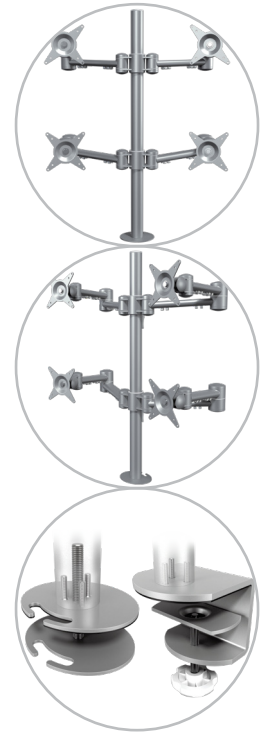

viewmate^x

5

52.622

Viewmate monitor arm - desk 622

With each of the four arms being height and depth adjustable, this monitor arm makes a great quadruple monitor set-up. The clamp levers make height adjustment a breeze. An ergonomic design that is robust, cost-effective and easy to use.

- Static height adjustment
- Independent depth adjustment
- Fitted with cable clips to guide cables tidily
- Main components made of steel
- VESA MIS-D 75 x 75/100 x 100 mm compatible
- Rotate 360°, tilt +90°/-90°, swivel +360°
- Weight capacity max. 12 kg per monitor
- Comes with a desk clamp mount and bolt-through desk mount
- Suitable for a desktop thickness of 5 up to 60 (clamp)

- or 70 mm (bolt through)
- Monitor size limit: width 874 - height 477 mm
- Easy to adjust in height using a clamp lever

dataflex^x

feeling at work

viewmate ^x

+90°/-90°

+90°/-90°

360°

874 mm (34,4")

477 mm (18,8")

75 x 75/100 x 100

(4x) 12 kg

Viewmate monitor arm - desk 622

2015/10/05

52.622

 995 x 305 x 105 mm

 1 pcs