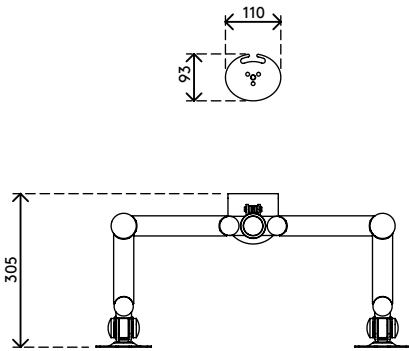

viewmate^x

5

52.622

Viewmate monitor arm - desk 622

With each of the four arms being height and depth adjustable, this monitor arm makes a great quadruple monitor set-up. The clamp levers make height adjustment a breeze. An ergonomic design that is robust, cost-effective and easy to use.

- Static height adjustment
- Independent depth adjustment
- Fitted with cable clips to guide cables tidily
- Main components made of steel
- VESA MIS-D 75 x 75/100 x 100 mm compatible
- Rotate 360°, tilt +90°/-90°, swivel +360°
- Weight capacity max. 12 kg per monitor
- Comes with a desk clamp mount and bolt-through desk mount
- Suitable for a desktop thickness of 5 up to 60 (clamp)

- or 70 mm (bolt through)
- Monitor size limit: width 874 - height 477 mm
- Easy to adjust in height using a clamp lever

dataflex^x

feeling at work

viewmate ^x

+90°/-90°

+90°/-90°

360°

874 mm (34,4")

477 mm (18,8")

75 x 75/100 x 100

(4x) 12 kg

Viewmate monitor arm - desk 622

2015/10/05

52.622

 995 x 305 x 105 mm

 1 pcs