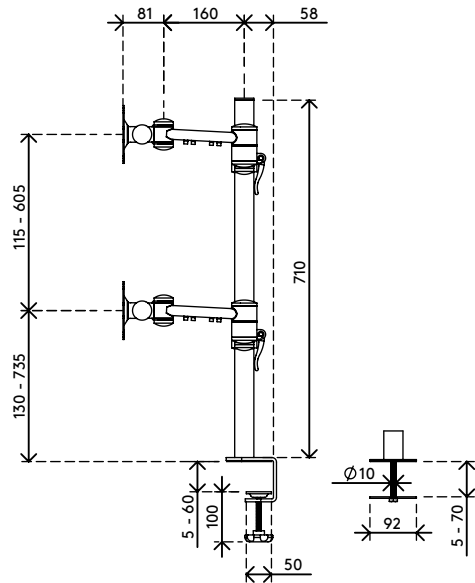

viewmate^x

5

52.622

Viewmate monitor arm - desk 622

With each of the four arms being height and depth adjustable, this monitor arm makes a great quadruple monitor set-up. The clamp levers make height adjustment a breeze. An ergonomic design that is robust, cost-effective and easy to use.

- Static height adjustment
- Independent depth adjustment
- Fitted with cable clips to guide cables tidily
- Main components made of steel
- VESA MIS-D 75 x 75/100 x 100 mm compatible
- Rotate 360°, tilt +90°/-90°, swivel +360°
- Weight capacity max. 12 kg per monitor
- Comes with a desk clamp mount and bolt-through desk mount
- Suitable for a desktop thickness of 5 up to 60 (clamp)

- or 70 mm (bolt through)
- Monitor size limit: width 874 - height 477 mm
- Easy to adjust in height using a clamp lever

dataflex^x

feeling at work

viewmate ^x

+90°/-90°

+90°/-90°

360°

874 mm (34,4")

477 mm (18,8")

75 x 75/100 x 100

(4x) 12 kg

Viewmate monitor arm - desk 622

2015/10/05

52.622

 995 x 305 x 105 mm

 1 pcs