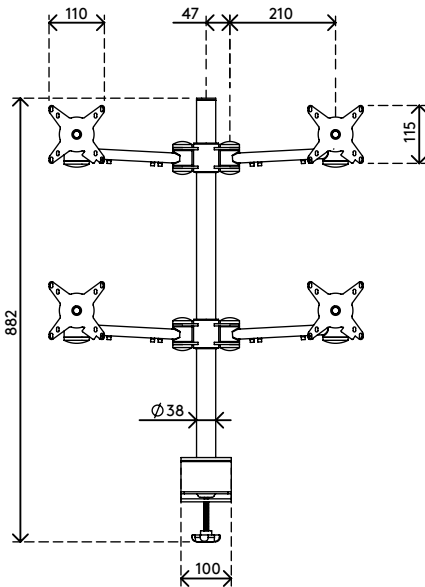

viewmate^x

5

52.622

Viewmate monitor arm - desk 622

With each of the four arms being height and depth adjustable, this monitor arm makes a great quadruple monitor set-up. The clamp levers make height adjustment a breeze. An ergonomic design that is robust, cost-effective and easy to use.

- Static height adjustment
- Independent depth adjustment
- Fitted with cable clips to guide cables tidily
- Main components made of steel
- VESA MIS-D 75 x 75/100 x 100 mm compatible
- Rotate 360°, tilt +90°/-90°, swivel +360°
- Weight capacity max. 12 kg per monitor
- Comes with a desk clamp mount and bolt-through desk mount
- Suitable for a desktop thickness of 5 up to 60 (clamp)

- or 70 mm (bolt through)
- Monitor size limit: width 874 - height 477 mm
- Easy to adjust in height using a clamp lever

dataflex^x

feeling at work

viewmate ^x

+90°/-90°

+90°/-90°

360°

874 mm (34,4")

477 mm (18,8")

75 x 75/100 x 100

(4x) 12 kg

Viewmate monitor arm - desk 622

2015/10/05

52.622

 995 x 305 x 105 mm

 1 pcs