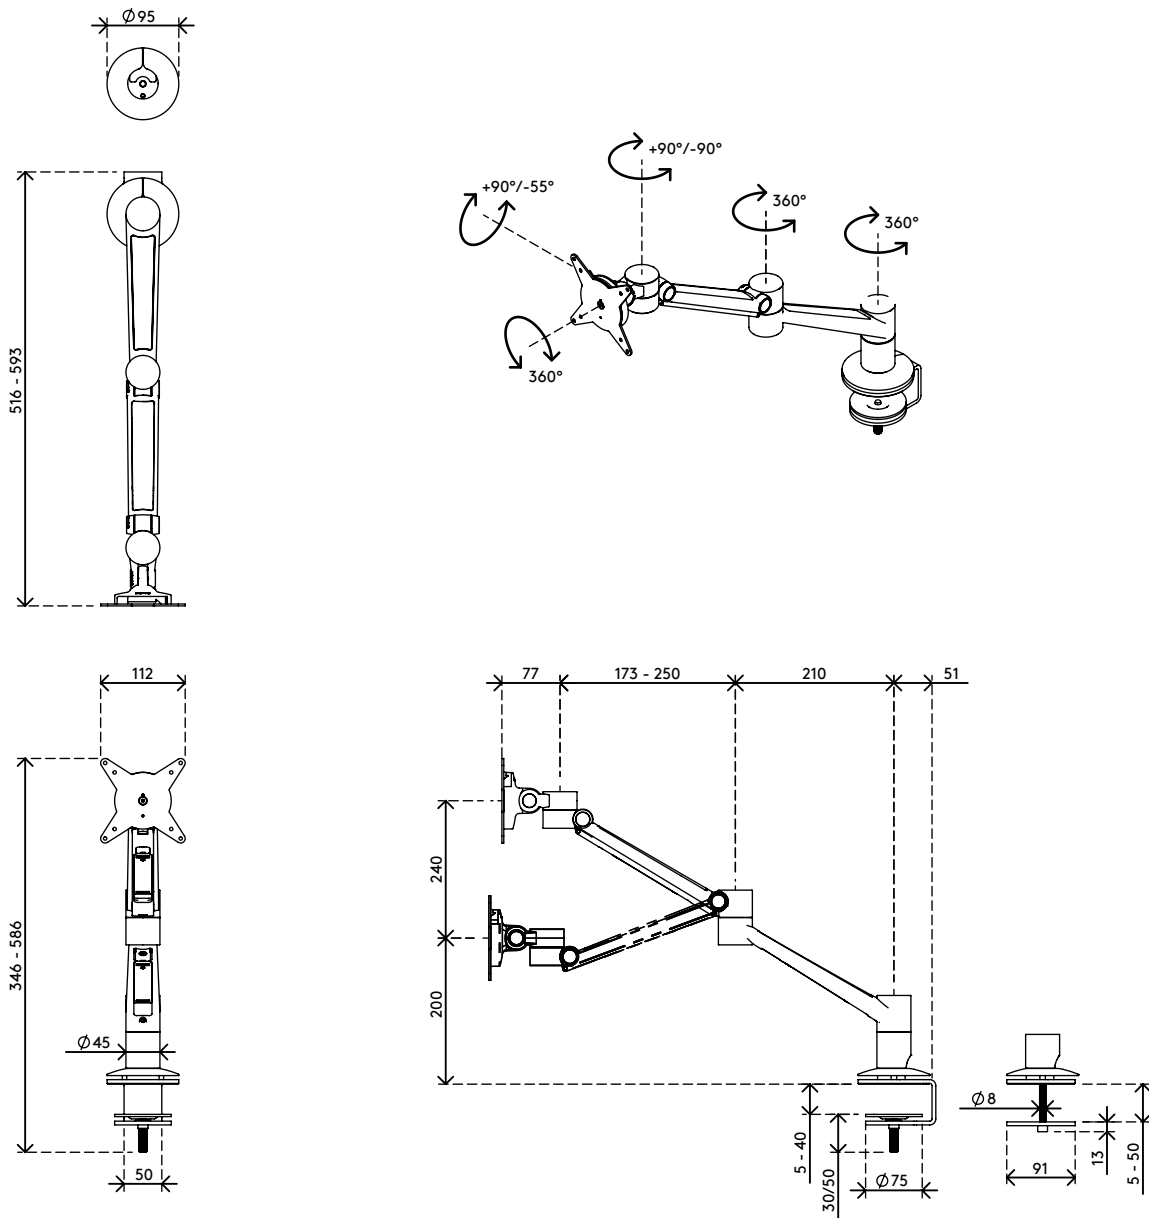

viewlite

58.623

Viewlite plus monitor arm - desk 623

Perfect for hot desking or collaborative working. It's easy to use and with the swivel limiter, which reduces the chance of bumping into walls or desks, you can locate it pretty well anywhere. Cables are easily hidden in the arm's aluminium extensions to create a tidy, professional impression.

- Dynamic height adjustment range of 240 mm
- Independent depth adjustment
- Integrated cable management
- Main components made of aluminium
- 40% of aluminium content is already recycled
- VESA MIS-D 75 x 75/100 x 100 mm compatible
- Rotate 360°, tilt +90°/-55°, swivel 360°
- Weight capacity min. 0 kg - max. 7 kg per monitor
- Comes with a desk clamp mount and bolt-through desk mount
- Suitable for a desktop thickness of 5 up to 40 (clamp) or 50 mm (bolt through)
- Monitor size limit: height 850 mm
- Fitted with a practical quick-release VESA system
- Monitor rotation lock can be enabled
- Swivel limiter pre-set to +90°/-90° (can be disabled)

dataflex

feeling at work

viewlite X

Viewlite plus monitor arm - desk 623

2015/10/05

58.623

375 x 265 x 105 mm

1 pcs