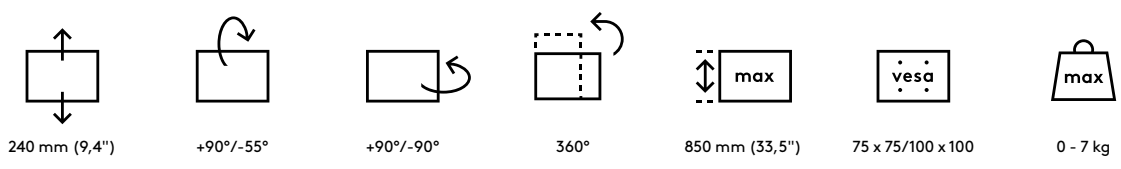

viewlite

58.623

Viewlite plus monitor arm - desk 623

Perfect for hot desking or collaborative working. It's easy to use and with the swivel limiter, which reduces the chance of bumping into walls or desks, you can locate it pretty well anywhere. Cables are easily hidden in the arm's aluminium extensions to create a tidy, professional impression.

- Dynamic height adjustment range of 240 mm
- Independent depth adjustment
- Integrated cable management
- Main components made of aluminium
- 40% of aluminium content is already recycled
- VESA MIS-D 75 x 75/100 x 100 mm compatible
- Rotate 360°, tilt +90°/-55°, swivel 360°
- Weight capacity min. 0 kg - max. 7 kg per monitor
- Comes with a desk clamp mount and bolt-through desk mount
- Suitable for a desktop thickness of 5 up to 40 (clamp) or 50 mm (bolt through)
- Monitor size limit: height 850 mm
- Fitted with a practical quick-release VESA system
- Monitor rotation lock can be enabled
- Swivel limiter pre-set to +90°/-90° (can be disabled)

dataflex

feeling at work

viewlite X

Viewlite plus monitor arm - desk 623

2015/10/05

58.623

375 x 265 x 105 mm

1 pcs