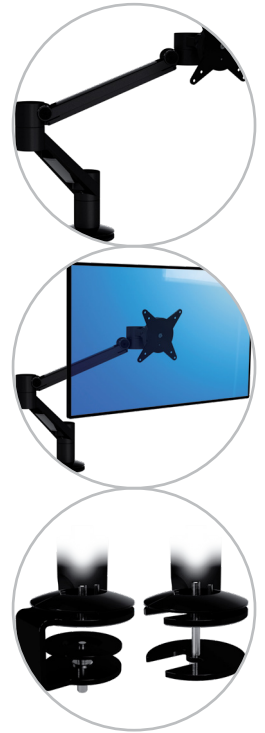

viewlite

58.623

Viewlite plus monitor arm - desk 623

Perfect for hot desking or collaborative working. It's easy to use and with the swivel limiter, which reduces the chance of bumping into walls or desks, you can locate it pretty well anywhere. Cables are easily hidden in the arm's aluminium extensions to create a tidy, professional impression.

- Dynamic height adjustment range of 240 mm
- Independent depth adjustment
- Integrated cable management
- Main components made of aluminium
- 40% of aluminium content is already recycled
- VESA MIS-D 75 x 75/100 x 100 mm compatible
- Rotate 360°, tilt +90°/-55°, swivel 360°
- Weight capacity min. 0 kg - max. 7 kg per monitor
- Comes with a desk clamp mount and bolt-through desk mount
- Suitable for a desktop thickness of 5 up to 40 (clamp) or 50 mm (bolt through)
- Monitor size limit: height 850 mm
- Fitted with a practical quick-release VESA system
- Monitor rotation lock can be enabled
- Swivel limiter pre-set to +90°/-90° (can be disabled)

dataflex

feeling at work

viewlite X

Viewlite plus monitor arm - desk 623

2015/10/05

58.623

375 x 265 x 105 mm

1 pcs

black

3,9 kg

805410586232